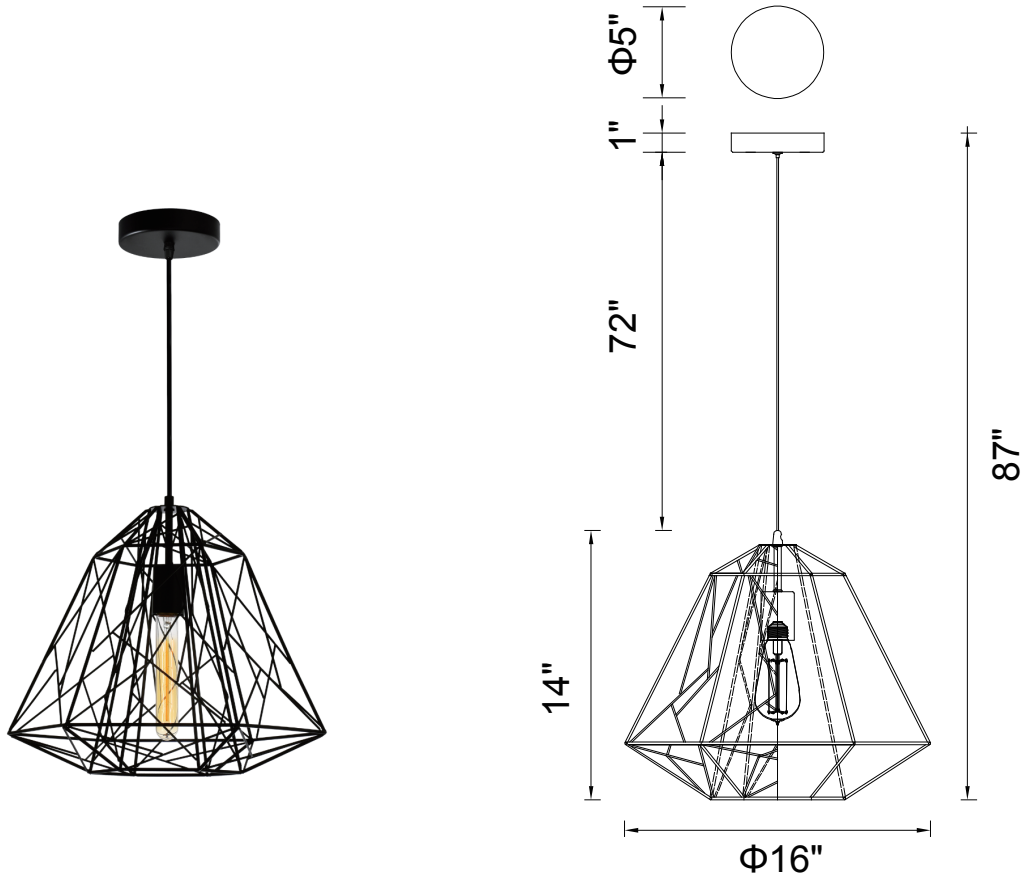

PROJECT: \_\_\_\_\_  
 FIXTURE TYPE: \_\_\_\_\_  
 LOCATION: \_\_\_\_\_  
 CONTACT/PHONE: \_\_\_\_\_

|            |               |
|------------|---------------|
| Item       | 9625P16-1-101 |
| Collection | BAGHEERA      |
| Category   | Pendant       |
| Finish     | Black         |
| Glass      | -----         |
| Crystal    | -----         |
| Acrylic    | -----         |

|                       |                 |
|-----------------------|-----------------|
| Shade Color           | -----           |
| Min Assembled Height  | 16"             |
| Max Assembled Height  | 87"             |
| Width                 | 16"             |
| Length                | -----           |
| Extension Wall Mounts | -----           |
| Input                 | 120V AC,60HZ,AC |

|              |          |
|--------------|----------|
| Lumens       | -----    |
| Light Source | E26      |
| Bulb Info.   | 1x60W    |
| Included     | -----    |
| Dimmable     | Yes      |
| Colour Temp  | -----    |
| Weight       | 4.41 Lbs |