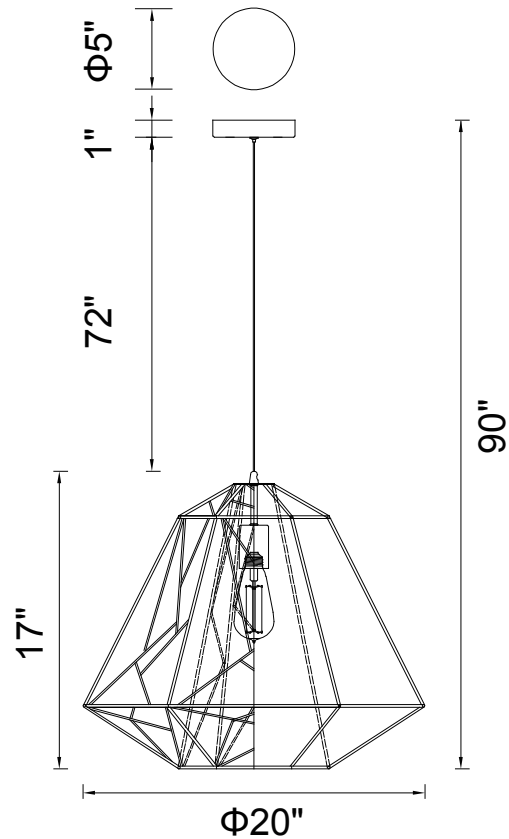

PROJECT: \_\_\_\_\_  
 FIXTURE TYPE: \_\_\_\_\_  
 LOCATION: \_\_\_\_\_  
 CONTACT/PHONE: \_\_\_\_\_

Item	9625P20-1-101
Collection	BAGHEERA
Category	Pendant
Finish	Black
Glass	-----
Crystal	-----
Acrylic	-----

Shade Color	-----
Min Assembled Height	19"
Max Assembled Height	90"
Width	20"
Length	-----
Extension Wall Mounts	-----
Input	120V AC,60HZ,AC

Lumens	-----
Light Source	E26
Bulb Info.	1x60W
Included	-----
Dimmable	Yes
Colour Temp	-----
Weight	6.61 Lbs