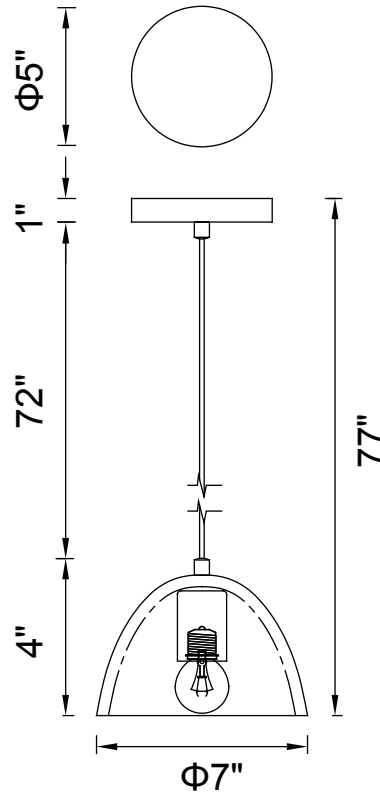

PROJECT: _____
 FIXTURE TYPE: _____
 LOCATION: _____
 CONTACT/PHONE: _____

Item	9630P7-1-101
Collection	MODEST
Category	Pendant
Finish	Black
Glass	-----
Crystal	-----
Acrylic	-----

Shade Color	Black
Min Assembled Height	6"
Max Assembled Height	77"
Width	7"
Length	-----
Extension Wall Mounts	-----
Input	120V AC,60HZ,AC

Lumens	-----
Light Source	E26
Bulb Info.	1x60W
Included	-----
Dimmable	Yes
Colour Temp	-----
Weight	2.2 Lbs

CWI Lighting
 140 Steelcase Rd W
 Markham, ON L3R 3J9
 Canada

CWI Lighting
 295 Fire Tower Dr
 Tonawanda, NY 14150
 USA