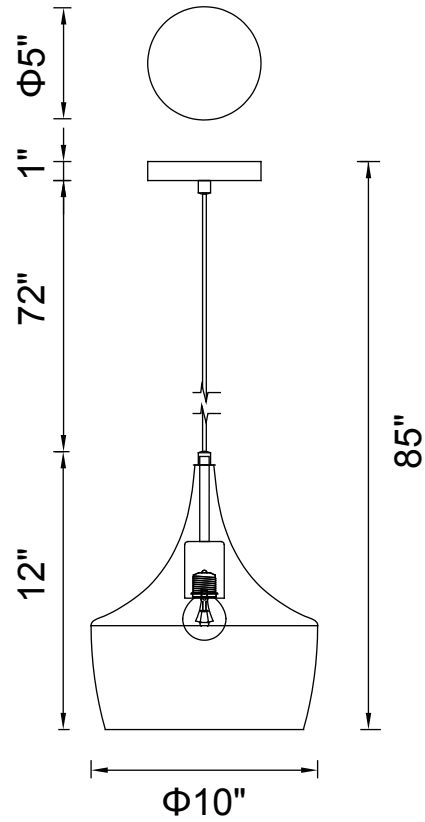

PROJECT: _____
 FIXTURE TYPE: _____
 LOCATION: _____
 CONTACT/PHONE: _____

Item	9631P10-1-101
Collection	DYNAMIC
Category	Pendant
Finish	Black
Glass	-----
Crystal	-----
Acrylic	-----

Shade Color	Black
Min Assembled Height	14"
Max Assembled Height	85"
Width	10"
Length	-----
Extension Wall Mounts	-----
Input	120V AC,60HZ,AC

Lumens	-----
Light Source	E26
Bulb Info.	1x60W
Included	-----
Dimmable	Yes
Colour Temp	-----
Weight	2.86 Lbs

CWI Lighting
 140 Steelcase Rd W
 Markham, ON L3R 3J9
 Canada

CWI Lighting
 295 Fire Tower Dr
 Tonawanda, NY 14150
 USA