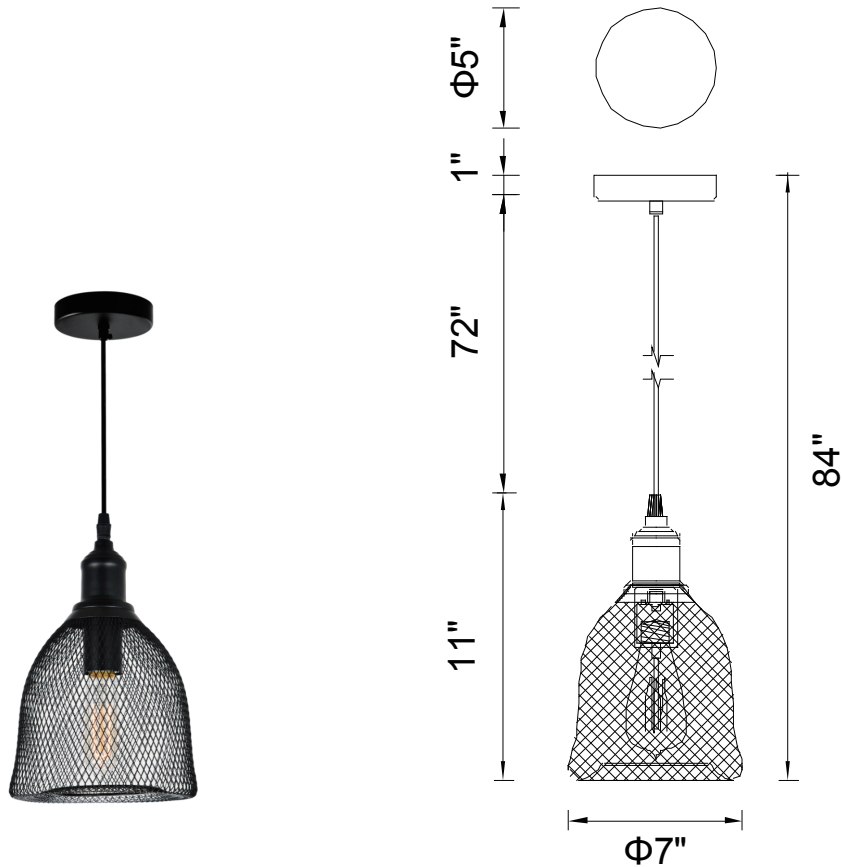

PROJECT: _____
 FIXTURE TYPE: _____
 LOCATION: _____
 CONTACT/PHONE: _____

Item	9638P7-1-101	Shade Color	Black	Lumens	-----
Collection	DREA	Min Assembled Height	13"	Light Source	E26
Category	Pendant	Max Assembled Height	84"	Bulb Info.	1x60W
Finish	Black	Width	7"	Included	-----
Glass	-----	Length	-----	Dimmable	Yes
Crystal	-----	Extension Wall Mounts	-----	Colour Temp	-----
Acrylic	-----	Input	120V AC,60HZ,AC	Weight	1.1 Lbs