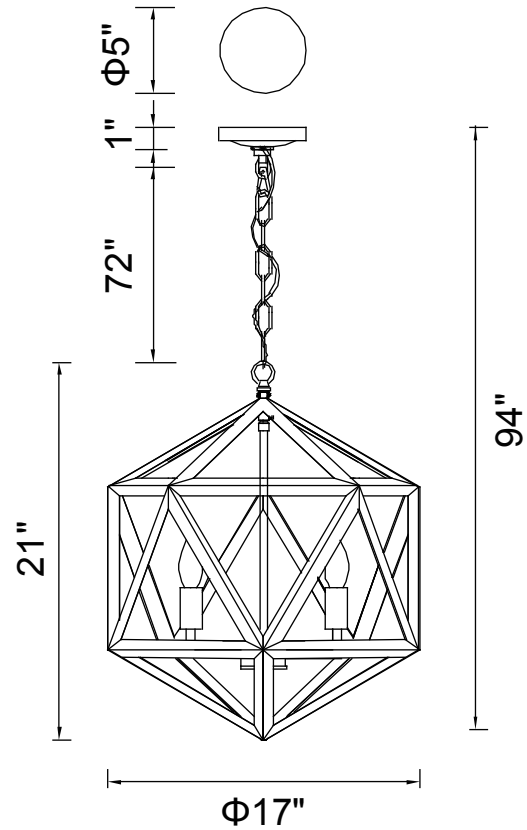

PROJECT: _____
 FIXTURE TYPE: _____
 LOCATION: _____
 CONTACT/PHONE: _____

Item	9641P17-3-128
Collection	AMAZON
Category	Pendant
Finish	Antique Forged Copper
Glass	-----
Crystal	-----
Acrylic	-----

Shade Color	-----
Min Assembled Height	23"
Max Assembled Height	94"
Width	17"
Length	-----
Extension Wall Mounts	-----
Input	120V AC,60HZ,AC

Lumens	-----
Light Source	E12
Bulb Info.	3x60W
Included	-----
Dimmable	Yes
Colour Temp	-----
Weight	5.72 Lbs

CWI Lighting
 140 Steelcase Rd W
 Markham, ON L3R 3J9
 Canada

CWI Lighting
 295 Fire Tower Dr
 Tonawanda, NY 14150
 USA