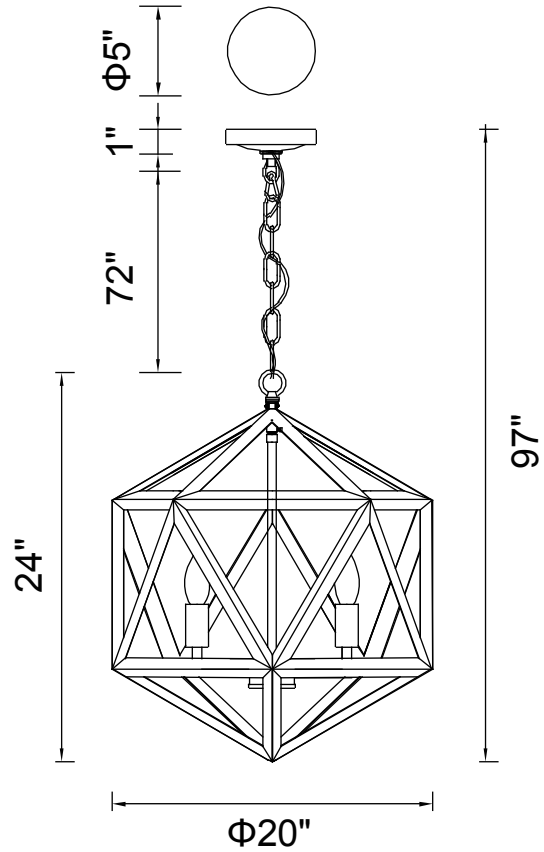

PROJECT: _____
 FIXTURE TYPE: _____
 LOCATION: _____
 CONTACT/PHONE: _____

Item	9641P20-4-101
Collection	Amazon
Category	Pendant
Finish	Black
Glass	-----
Crystal	-----
Acrylic	-----

Shade Color	-----
Min Assembled Height	26"
Max Assembled Height	97"
Width	20"
Length	-----
Extension Wall Mounts	-----
Input	120V AC,60HZ,AC

Lumens	-----
Light Source	E12
Bulb Info.	4x60W
Included	-----
Dimmable	Yes
Colour Temp	-----
Weight	8.16 Lbs

CWI Lighting
 140 Steelcase Rd W
 Markham, ON L3R 3J9
 Canada

CWI Lighting
 295 Fire Tower Dr
 Tonawanda, NY 14150
 USA