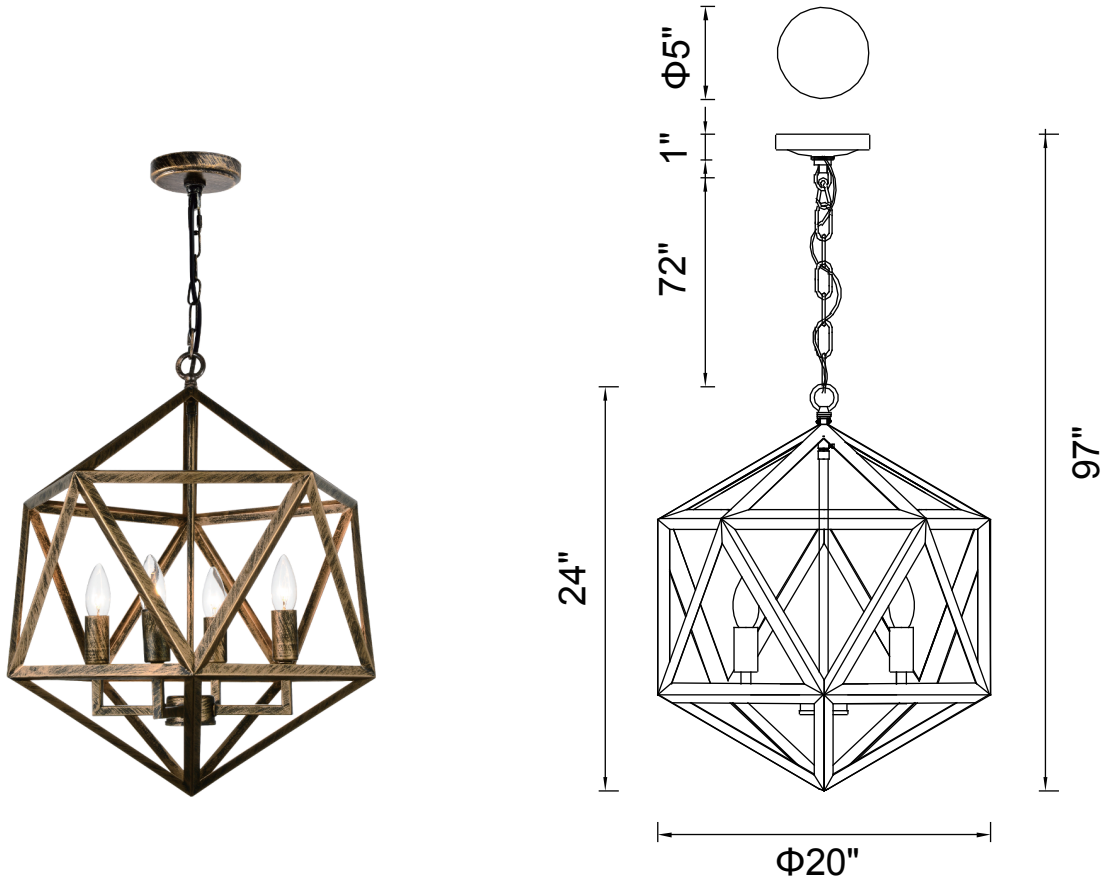

PROJECT: _____
 FIXTURE TYPE: _____
 LOCATION: _____
 CONTACT/PHONE: _____

Item	9641P20-4-128
Collection	AMAZON
Category	Pendant
Finish	Antique Forged Copper
Glass	-----
Crystal	-----
Acrylic	-----

Shade Color	-----
Min Assembled Height	26"
Max Assembled Height	97"
Width	20"
Length	-----
Extension Wall Mounts	-----
Input	120V AC,60HZ,AC

Lumens	-----
Light Source	E12
Bulb Info.	4x60W
Included	-----
Dimmable	Yes
Colour Temp	-----
Weight	8.16 Lbs

CWI Lighting
 140 Steelcase Rd W
 Markham, ON L3R 3J9
 Canada

CWI Lighting
 295 Fire Tower Dr
 Tonawanda, NY 14150
 USA