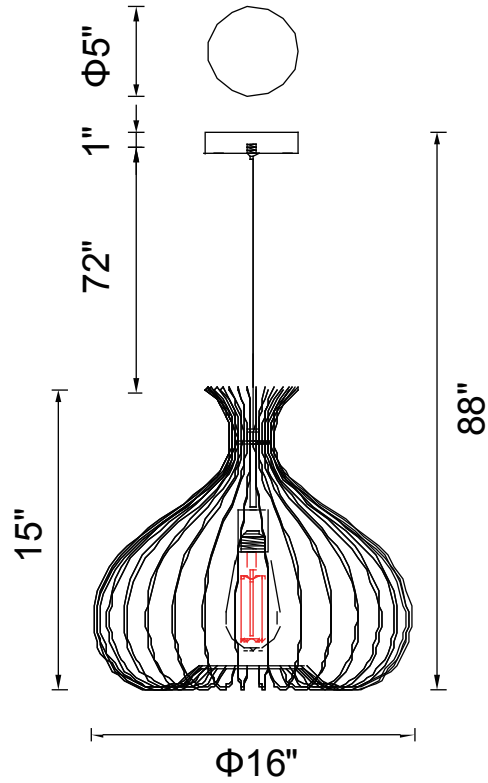

PROJECT: _____
 FIXTURE TYPE: _____
 LOCATION: _____
 CONTACT/PHONE: _____

Item	9650P16-1-101
Collection	DARLEEN
Category	Pendant
Finish	Black
Glass	-----
Crystal	-----
Acrylic	-----

Shade Color	-----
Min Assembled Height	17"
Max Assembled Height	88"
Width	16"
Length	-----
Extension Wall Mounts	-----
Input	120V AC,60HZ,AC

Lumens	-----
Light Source	E26
Bulb Info.	1x60W
Included	-----
Dimmable	Yes
Colour Temp	-----
Weight	7.2 Lbs

CWI Lighting
 140 Steelcase Rd W
 Markham, ON L3R 3J9
 Canada

CWI Lighting
 295 Fire Tower Dr
 Tonawanda, NY 14150
 USA