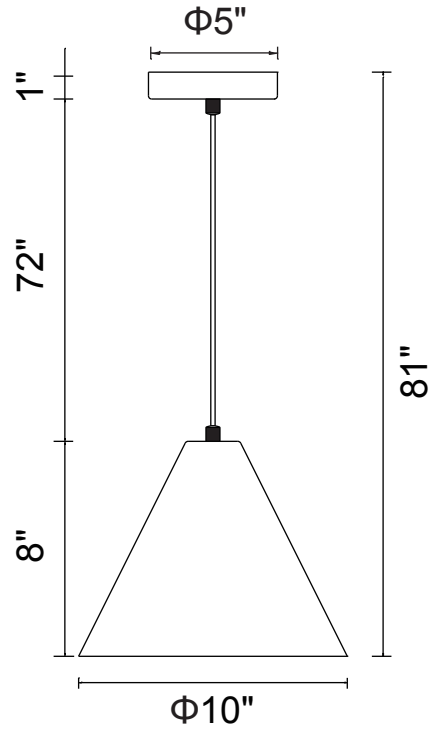

PROJECT: \_\_\_\_\_  
 FIXTURE TYPE: \_\_\_\_\_  
 LOCATION: \_\_\_\_\_  
 CONTACT/PHONE: \_\_\_\_\_

Item	9666P10-1-142
Collection	KEILA
Category	Pendant
Finish	Matte White
Glass	-----
Crystal	-----
Acrylic	-----

Shade Color	White
Min Assembled Height	10"
Max Assembled Height	81"
Width	10"
Length	-----
Extension Wall Mounts	-----
Input	120V AC,60HZ,AC

Lumens	-----
Light Source	E26
Bulb Info.	1x60W
Included	-----
Dimmable	Yes
Colour Temp	-----
Weight	1.76 Lbs