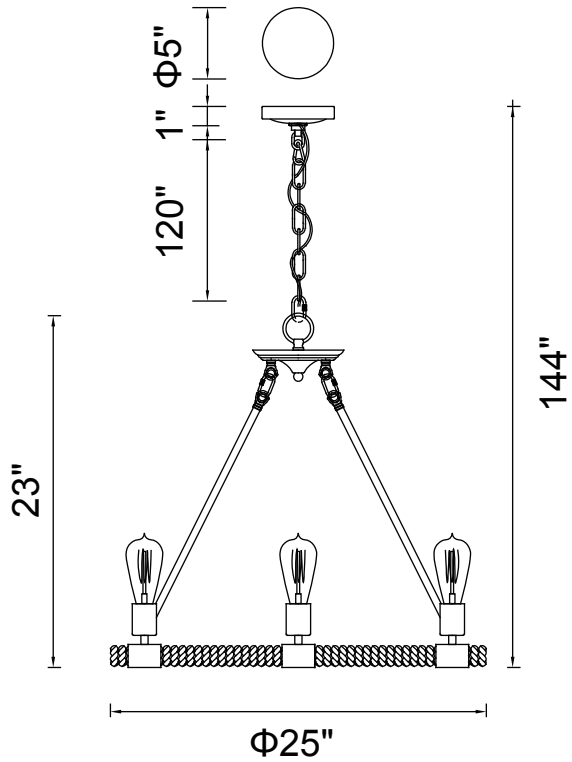

PROJECT: _____
 FIXTURE TYPE: _____
 LOCATION: _____
 CONTACT/PHONE: _____

Item	9671P25-6-101
Collection	GANGES
Category	Chandelier
Finish	Black
Glass	-----
Crystal	-----
Acrylic	-----

Shade Color	-----
Min Assembled Height	24"
Max Assembled Height	144"
Width	25"
Length	-----
Extension Wall Mounts	-----
Input	120V AC,60HZ,AC

Lumens	-----
Light Source	E26
Bulb Info.	6x60W
Included	-----
Dimmable	Yes
Colour Temp	-----
Weight	13.67 Lbs

CWI Lighting
 140 Steelcase Rd W
 Markham, ON L3R 3J9
 Canada

CWI Lighting
 295 Fire Tower Dr
 Tonawanda, NY 14150
 USA