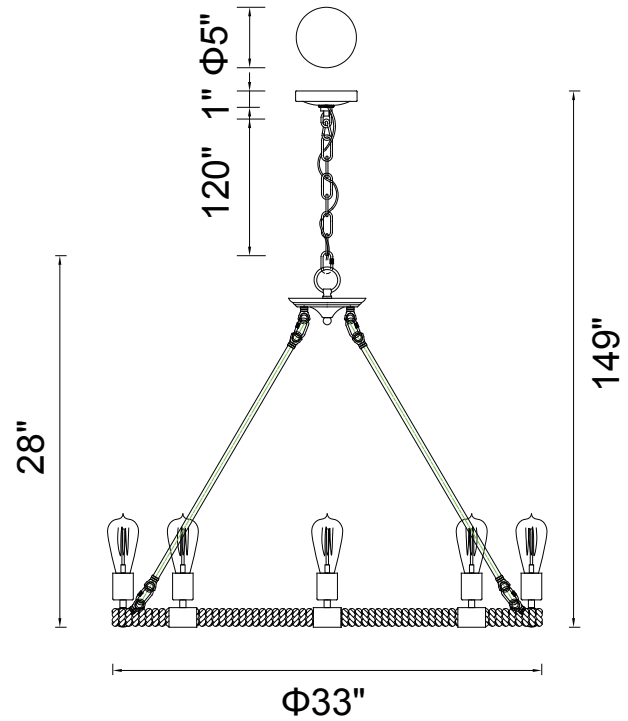

PROJECT: _____
 FIXTURE TYPE: _____
 LOCATION: _____
 CONTACT/PHONE: _____

Item	9671P33-8-101
Collection	GANGES
Category	Chandelier
Finish	Black
Glass	-----
Crystal	-----
Acrylic	-----

Shade Color	-----
Min Assembled Height	29"
Max Assembled Height	149"
Width	33"
Length	-----
Extension Wall Mounts	-----
Input	120V AC,60HZ,AC

Lumens	-----
Light Source	E26
Bulb Info.	8x60W
Included	-----
Dimmable	Yes
Colour Temp	-----
Weight	19.18 Lbs

CWI Lighting
 140 Steelcase Rd W
 Markham, ON L3R 3J9
 Canada

CWI Lighting
 295 Fire Tower Dr
 Tonawanda, NY 14150
 USA