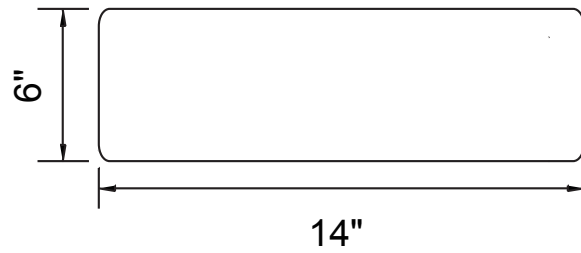

PROJECT: _____
 FIXTURE TYPE: _____
 LOCATION: _____
 CONTACT/PHONE: _____

Item	9688C14-2-172	Shade Color	White	Lumens	-----
Collection	CAMPTON	Min Assembled Height	6"	Light Source	E26
Category	Flush Mount	Max Assembled Height	-----	Bulb Info.	2x60W
Finish	White	Width	14"	Included	-----
Glass	-----	Length	-----	Dimmable	Yes
Crystal	-----	Extension Wall Mounts	-----	Colour Temp	-----
Acrylic	-----	Input	120V AC,60HZ,AC	Weight	3.31 Lbs