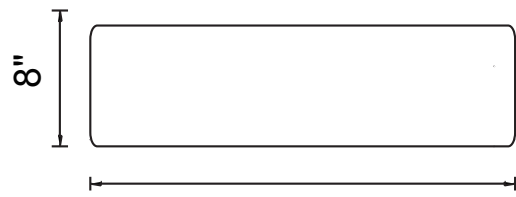

PROJECT: _____
 FIXTURE TYPE: _____
 LOCATION: _____
 CONTACT/PHONE: _____

19"

Φ19"

Item	9688C19-3-172	Shade Color	White	Lumens	-----
Collection	CAMPTON	Min Assembled Height	8"	Light Source	E26
Category	Flush Mount	Max Assembled Height	-----	Bulb Info.	3x60W
Finish	White	Width	19"	Included	-----
Glass	-----	Length	-----	Dimmable	Yes
Crystal	-----	Extension Wall Mounts	-----	Colour Temp	-----
Acrylic	-----	Input	120V AC,60HZ,AC	Weight	8.82 Lbs