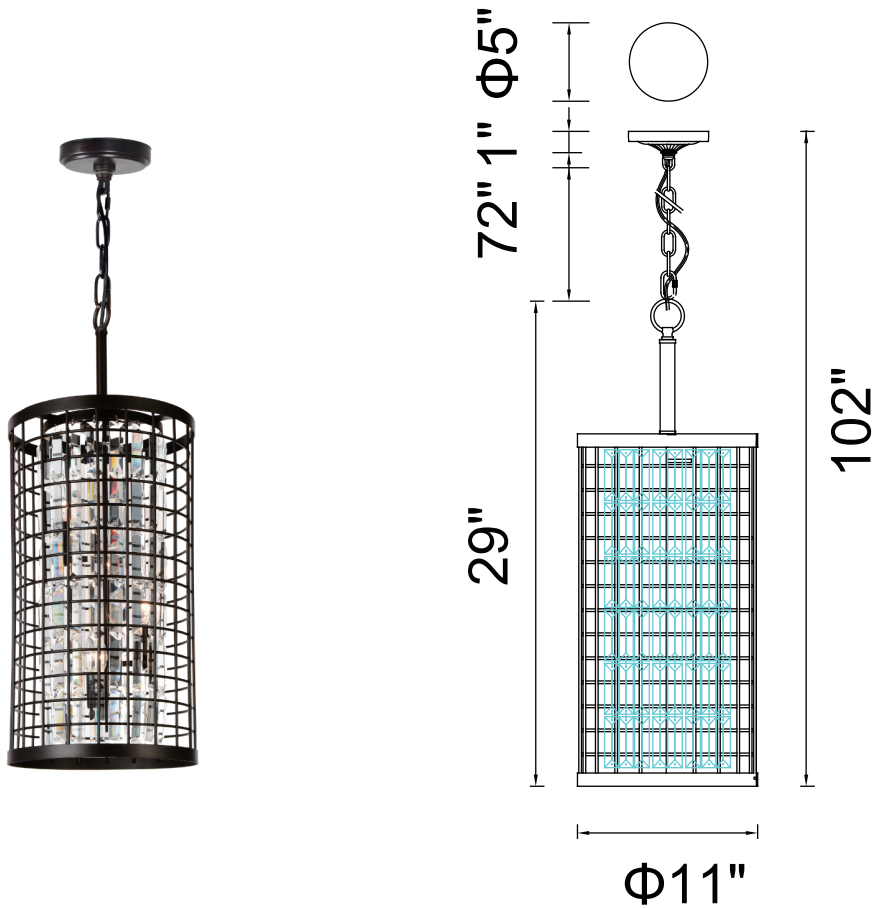

PROJECT: _____
 FIXTURE TYPE: _____
 LOCATION: _____
 CONTACT/PHONE: _____

Item	9697P11-4-192	Shade Color	-----	Lumens	-----
Collection	MEGHNA	Min Assembled Height	30"	Light Source	E12
Category	Pendant	Max Assembled Height	102"	Bulb Info.	4 x 60 W
Finish	Brown	Width	11"	Included	-----
Glass	-----	Length	-----	Dimmable	Yes
Crystal	-----	Extension Wall Mounts	-----	Colour Temp	-----
Acrylic	-----	Input	120V AC,60HZ,AC	Weight	4.84 Lbs