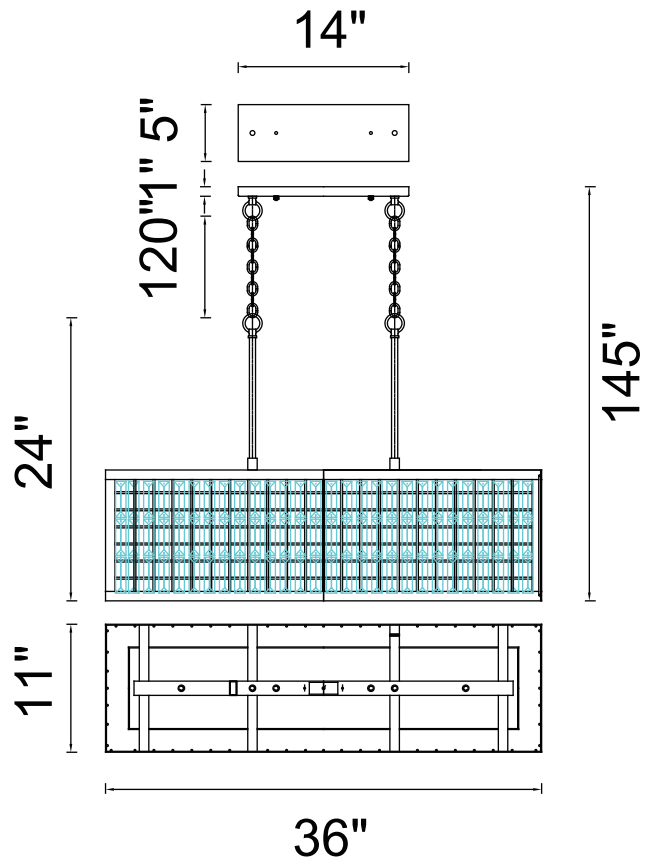

PROJECT: _____
 FIXTURE TYPE: _____
 LOCATION: _____
 CONTACT/PHONE: _____

Item	9697P36-4-192
Collection	MEGHNA
Category	Chandelier
Finish	Brown
Glass	-----
Crystal	-----
Acrylic	-----

Shade Color	-----
Min Assembled Height	25"
Max Assembled Height	145"
Width	36"
Length	11"
Extension Wall Mounts	-----
Input	120V AC,60HZ,AC

Lumens	-----
Light Source	E12
Bulb Info.	4 x 60W
Included	-----
Dimmable	Yes
Colour Temp	-----
Weight	17.16 Lbs

CWI Lighting
 140 Steelcase Rd W
 Markham, ON L3R 3J9
 Canada

CWI Lighting
 295 Fire Tower Dr
 Tonawanda, NY 14150
 USA