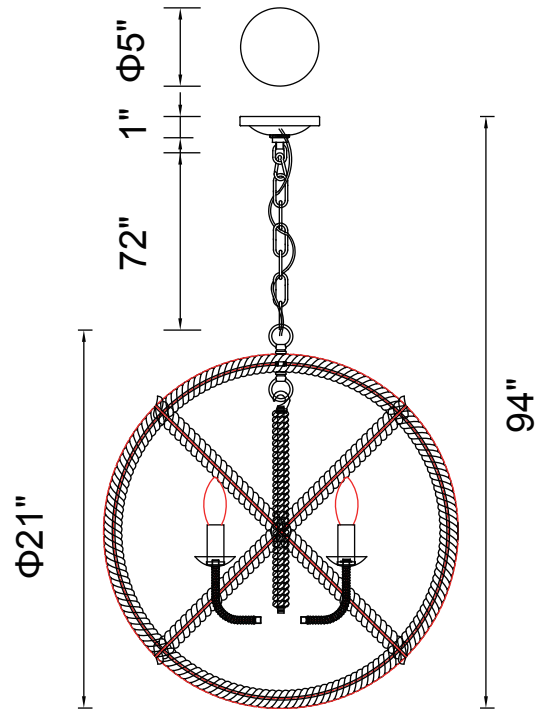

PROJECT: _____

FIXTURE TYPE: _____

LOCATION: _____

CONTACT/PHONE: _____

Item	9706P21-5-101
Collection	PADMA
Category	Chandelier
Finish	Black
Glass	-----
Crystal	-----
Acrylic	-----

Shade Color	-----
Min Assembled Height	23"
Max Assembled Height	94"
Width	21"
Length	-----
Extension Wall Mounts	-----
Input	120V AC,60HZ,AC

Lumens	-----
Light Source	E12
Bulb Info.	5x60W
Included	-----
Dimmable	Yes
Colour Temp	-----
Weight	12.6 Lbs

CWI Lighting
140 Steelcase Rd W
Markham, ON L3R 3J9
Canada

CWI Lighting
295 Fire Tower Dr
Tonawanda, NY 14150
USA