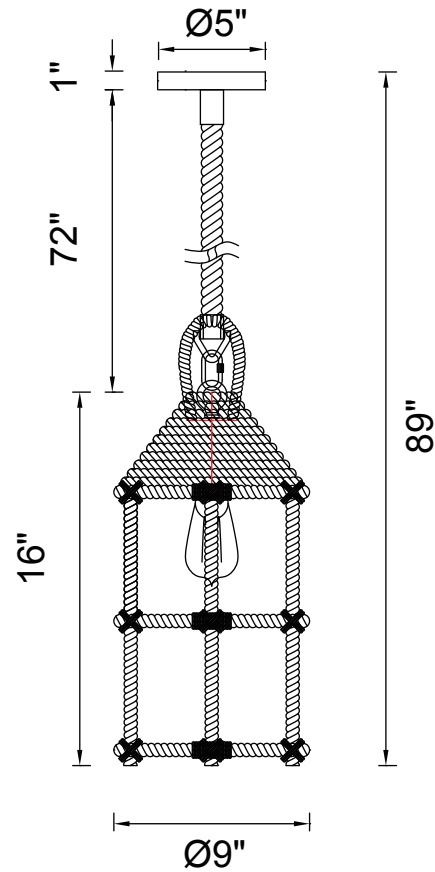

PROJECT: _____
 FIXTURE TYPE: _____
 LOCATION: _____
 CONTACT/PHONE: _____

Item	9729P9-1-101	Shade Color	-----	Lumens	-----
Collection	PADMA	Min Assembled Height	18"	Light Source	E26
Category	Pendant	Max Assembled Height	89"	Bulb Info.	1x60W
Finish	Black	Width	9"	Included	-----
Glass	-----	Length	-----	Dimmable	Yes
Crystal	-----	Extension Wall Mounts	-----	Colour Temp	-----
Acrylic	-----	Input	120V AC,60HZ,AC	Weight	3.75 Lbs