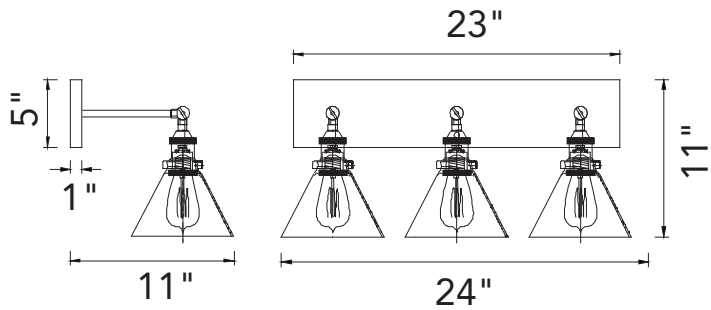

PROJECT: _____
 FIXTURE TYPE: _____
 LOCATION: _____
 CONTACT/PHONE: _____

Item	9735W24-3-101
Collection	EUSTIS
Category	Vanity Light
Finish	Black & Gold Brass
Glass	Clear
Crystal	-----
Acrylic	-----

Shade Color	Clear
Min Assembled Height	11"
Max Assembled Height	-----
Width	24"
Length	-----
Extension Wall Mounts	11"
Input	120V AC,60HZ,AC

Lumens	-----
Light Source	E26
Bulb Info.	3x60W
Included	-----
Dimmable	Yes
Colour Temp	-----
Weight	6.61 Lbs

CWI Lighting
 140 Steelcase Rd W
 Markham, ON L3R 3J9
 Canada

CWI Lighting
 295 Fire Tower Dr
 Tonawanda, NY 14150
 USA