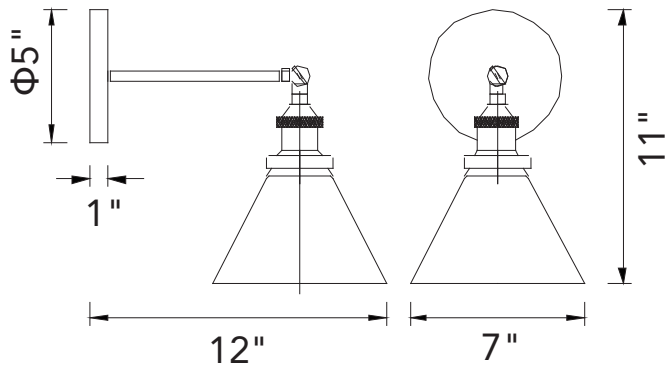

PROJECT: \_\_\_\_\_  
 FIXTURE TYPE: \_\_\_\_\_  
 LOCATION: \_\_\_\_\_  
 CONTACT/PHONE: \_\_\_\_\_

Item	9735W7-1-101
Collection	EUSTIS
Category	Wall Light
Finish	Black & Gold Brass
Glass	Clear
Crystal	-----
Acrylic	-----

Shade Color	Clear
Min Assembled Height	11"
Max Assembled Height	-----
Width	7"
Length	-----
Extension Wall Mounts	12"
Input	120V AC,60HZ,AC

Lumens	-----
Light Source	E26
Bulb Info.	1x60W
Included	-----
Dimmable	Yes
Colour Temp	-----
Weight	3.60 Lbs