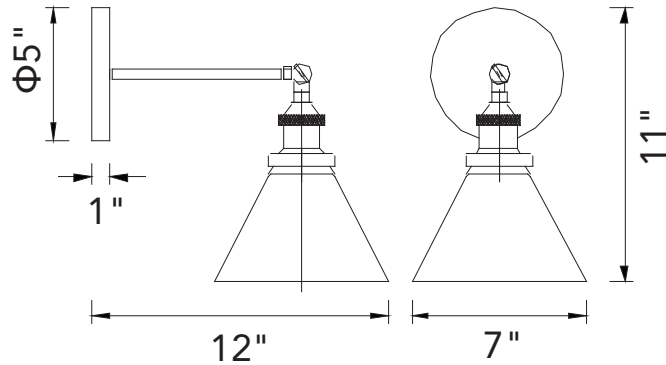

PROJECT: _____
 FIXTURE TYPE: _____
 LOCATION: _____
 CONTACT/PHONE: _____

Item	9735W7-1-613
Collection	EUSTIS
Category	Wall Light
Finish	Polished Nickel
Glass	Clear
Crystal	-----
Acrylic	-----

Shade Color	Clear
Min Assembled Height	11"
Max Assembled Height	-----
Width	7"
Length	-----
Extension Wall Mounts	12"
Input	120V AC,60HZ,AC

Lumens	-----
Light Source	E26
Bulb Info.	1x60W
Included	-----
Dimmable	Yes
Colour Temp	-----
Weight	3.60 Lbs

CWI Lighting
 140 Steelcase Rd W
 Markham, ON L3R 3J9
 Canada

CWI Lighting
 295 Fire Tower Dr
 Tonawanda, NY 14150
 USA