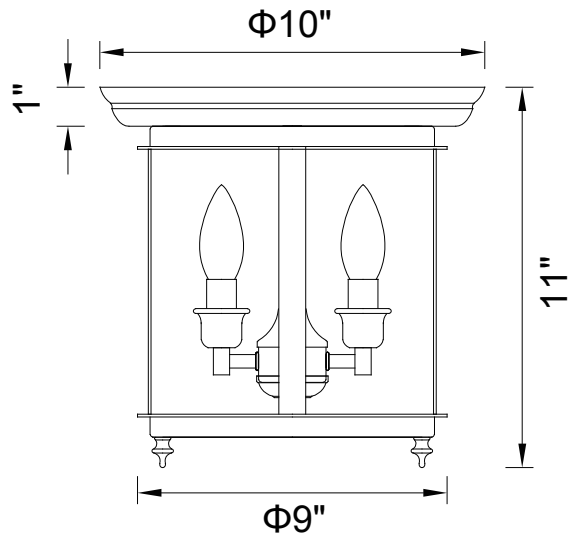

PROJECT: \_\_\_\_\_  
 FIXTURE TYPE: \_\_\_\_\_  
 LOCATION: \_\_\_\_\_  
 CONTACT/PHONE: \_\_\_\_\_

Item	9809C10-3-109
Collection	DESIRE
Category	Flush Mount
Finish	Oil Rubbed Bronze
Glass	Clear
Crystal	-----
Acrylic	-----

Shade Color	Clear
Min Assembled Height	11"
Max Assembled Height	-----
Width	9"
Length	-----
Extension Wall Mounts	-----
Input	120V AC,60HZ,AC

Lumens	-----
Light Source	E12
Bulb Info.	3x60W
Included	-----
Dimmable	Yes
Colour Temp	-----
Weight	8.82 Lbs