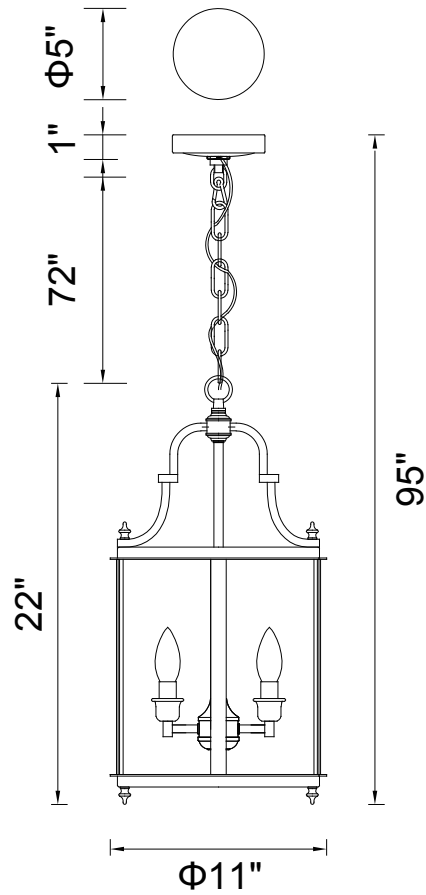

PROJECT: _____
 FIXTURE TYPE: _____
 LOCATION: _____
 CONTACT/PHONE: _____

Item	9809P11-4-109	Shade Color	Clear	Lumens	-----
Collection	DESIRE	Min Assembled Height	24"	Light Source	E12
Category	Pendant	Max Assembled Height	95"	Bulb Info.	4x60W
Finish	Oil Rubbed Bronze	Width	11"	Included	-----
Glass	Clear	Length	-----	Dimmable	Yes
Crystal	-----	Extension Wall Mounts	-----	Colour Temp	-----
Acrylic	-----	Input	120V AC,60HZ,AC	Weight	13.5 Lbs