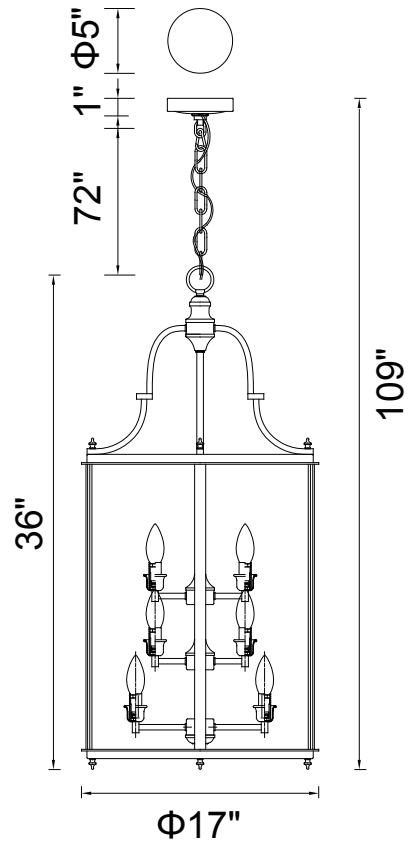

PROJECT: _____
 FIXTURE TYPE: _____
 LOCATION: _____
 CONTACT/PHONE: _____

Item	9809P17-12-109-A	Shade Color	Clear	Lumens	-----
Collection	DESIRE	Min Assembled Height	38"	Light Source	E12
Category	Chandelier	Max Assembled Height	109"	Bulb Info.	12x60W
Finish	Oil Rubbed Bronze	Width	17"	Included	-----
Glass	Clear	Length	-----	Dimmable	Yes
Crystal	-----	Extension Wall Mounts	-----	Colour Temp	-----
Acrylic	-----	Input	120V AC,60HZ,AC	Weight	31.97 Lbs