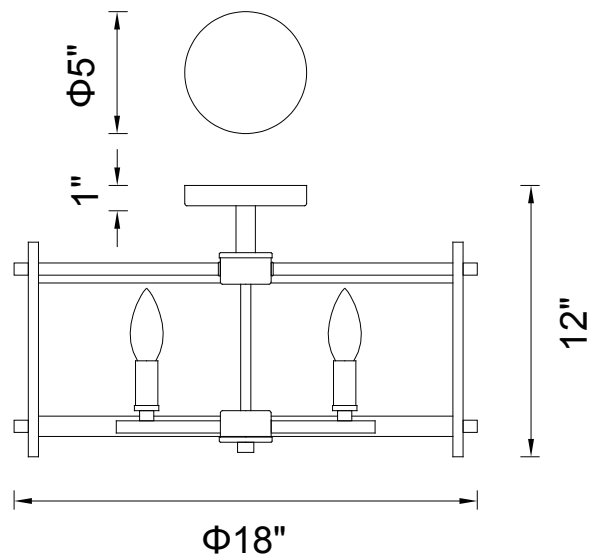

PROJECT: _____
 FIXTURE TYPE: _____
 LOCATION: _____
 CONTACT/PHONE: _____

Item	9827C18-4-101	Shade Color	Clear	Lumens	-----
Collection	MIETTE	Min Assembled Height	12"	Light Source	E12
Category	Flush Mount	Max Assembled Height	-----	Bulb Info.	4x60W
Finish	Black	Width	18"	Included	-----
Glass	Clear	Length	-----	Dimmable	Yes
Crystal	-----	Extension Wall Mounts	-----	Colour Temp	-----
Acrylic	-----	Input	120V AC,60HZ,AC	Weight	12.1 Lbs