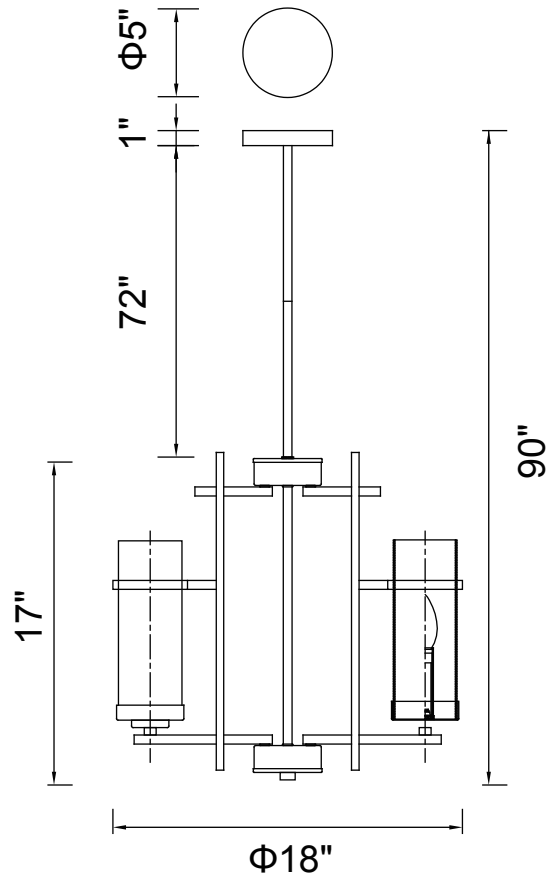

PROJECT: _____
 FIXTURE TYPE: _____
 LOCATION: _____
 CONTACT/PHONE: _____

Item	9827P18-6-101
Collection	SIERRA
Category	Chandelier
Finish	Black
Glass	Clear
Crystal	-----
Acrylic	-----

Shade Color	Clear
Min Assembled Height	19"
Max Assembled Height	90"
Width	18"
Length	-----
Extension Wall Mounts	-----
Input	120V AC,60HZ,AC

Lumens	-----
Light Source	E12
Bulb Info.	6x60W
Included	-----
Dimmable	Yes
Colour Temp	-----
Weight	23.4 Lbs

CWI Lighting
 140 Steelcase Rd W
 Markham, ON L3R 3J9
 Canada

CWI Lighting
 295 Fire Tower Dr
 Tonawanda, NY 14150
 USA