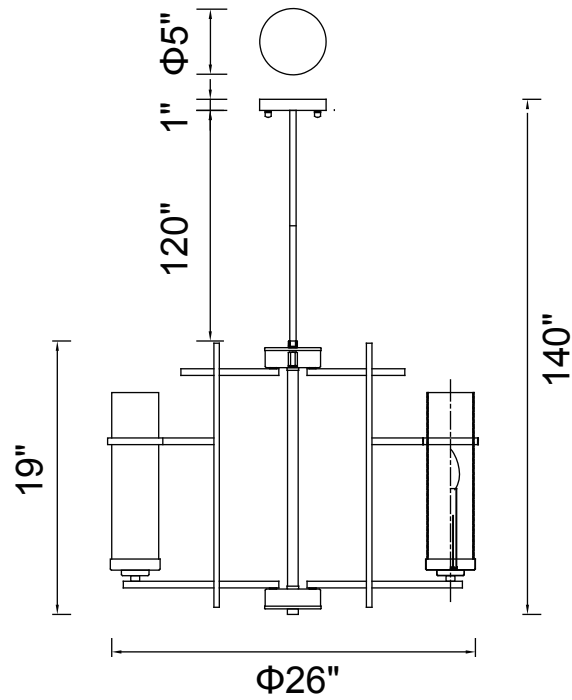

PROJECT: \_\_\_\_\_  
 FIXTURE TYPE: \_\_\_\_\_  
 LOCATION: \_\_\_\_\_  
 CONTACT/PHONE: \_\_\_\_\_

Item	9827P26-8-101
Collection	SIERRA
Category	Chandelier
Finish	Black
Glass	Clear
Crystal	-----
Acrylic	-----

Shade Color	Clear
Min Assembled Height	21"
Max Assembled Height	140"
Width	26"
Length	-----
Extension Wall Mounts	-----
Input	120V AC,60HZ,AC

Lumens	-----
Light Source	E12
Bulb Info.	8x60W
Included	-----
Dimmable	Yes
Colour Temp	-----
Weight	39.6 Lbs