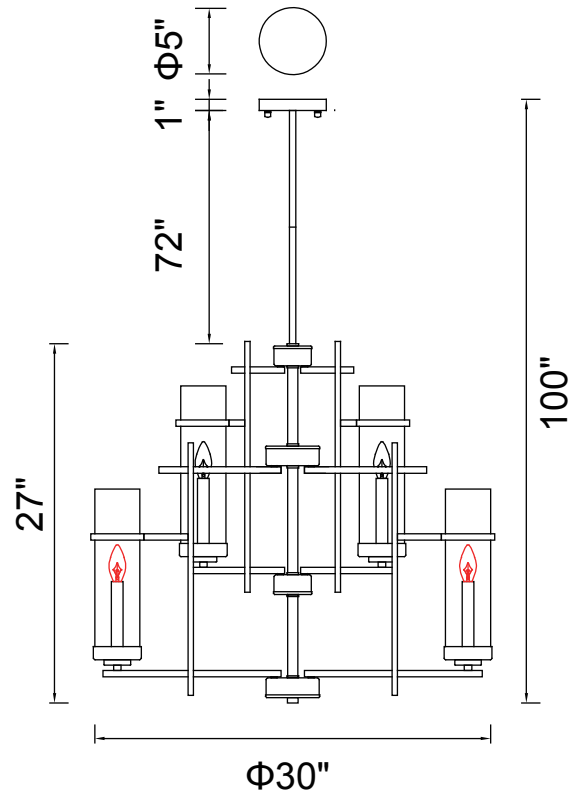

PROJECT: _____
 FIXTURE TYPE: _____
 LOCATION: _____
 CONTACT/PHONE: _____

Item	9827P30-12-101-A
Collection	SIERRA
Category	Chandelier
Finish	Black
Glass	Clear
Crystal	-----
Acrylic	-----

Shade Color	Clear
Min Assembled Height	29"
Max Assembled Height	100"
Width	30"
Length	-----
Extension Wall Mounts	-----
Input	120V AC,60HZ,AC

Lumens	-----
Light Source	E12
Bulb Info.	12x60W
Included	-----
Dimmable	Yes
Colour Temp	-----
Weight	40.3 Lbs

CWI Lighting
 140 Steelcase Rd W
 Markham, ON L3R 3J9
 Canada

CWI Lighting
 295 Fire Tower Dr
 Tonawanda, NY 14150
 USA