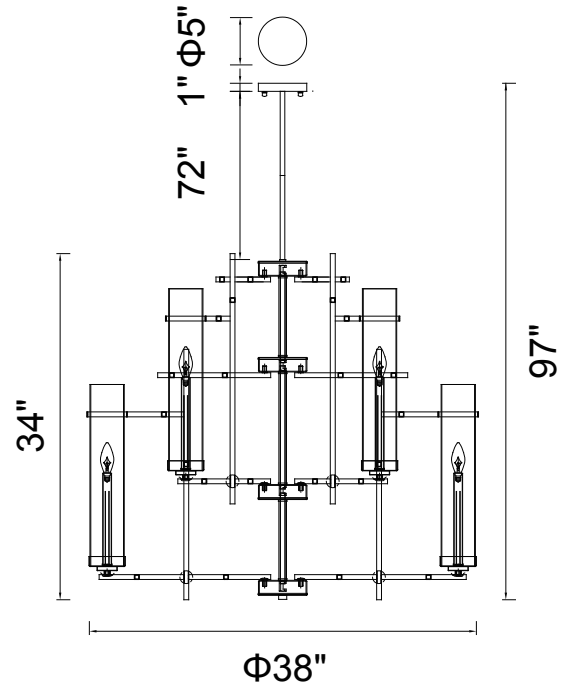

PROJECT: _____
 FIXTURE TYPE: _____
 LOCATION: _____
 CONTACT/PHONE: _____

Item	9827P38-12-101	Shade Color	Clear	Lumens	-----
Collection	SIERRA	Min Assembled Height	36"	Light Source	E12
Category	Chandelier	Max Assembled Height	107"	Bulb Info.	12x60W
Finish	Black	Width	38"	Included	-----
Glass	Clear	Length	-----	Dimmable	Yes
Crystal	-----	Extension Wall Mounts	-----	Colour Temp	-----
Acrylic	-----	Input	120V AC,60HZ,AC	Weight	51.04 Lbs