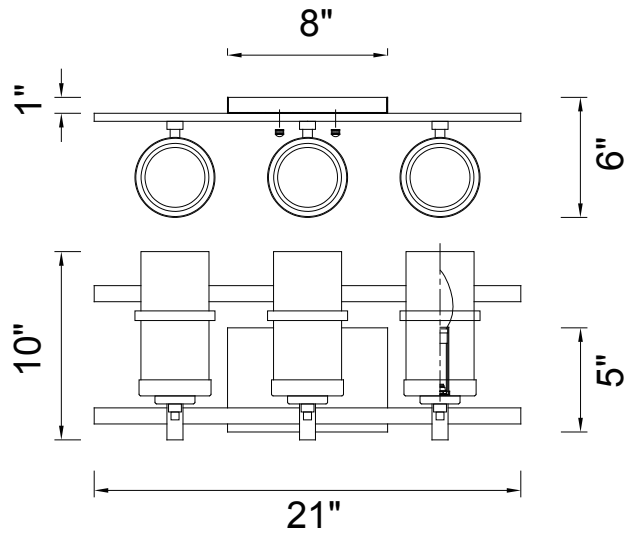

PROJECT: _____
 FIXTURE TYPE: _____
 LOCATION: _____
 CONTACT/PHONE: _____

Item	9827W21-3-101
Collection	SIERRA
Category	Vanity Light
Finish	Black
Glass	Clear
Crystal	-----
Acrylic	-----

Shade Color	Clear
Min Assembled Height	10"
Max Assembled Height	-----
Width	21"
Length	-----
Extension Wall Mounts	6"
Input	120V AC,60HZ,AC

Lumens	-----
Light Source	E12
Bulb Info.	3x60W
Included	-----
Dimmable	Yes
Colour Temp	-----
Weight	7.2 Lbs

CWI Lighting
 140 Steelcase Rd W
 Markham, ON L3R 3J9
 Canada

CWI Lighting
 295 Fire Tower Dr
 Tonawanda, NY 14150
 USA