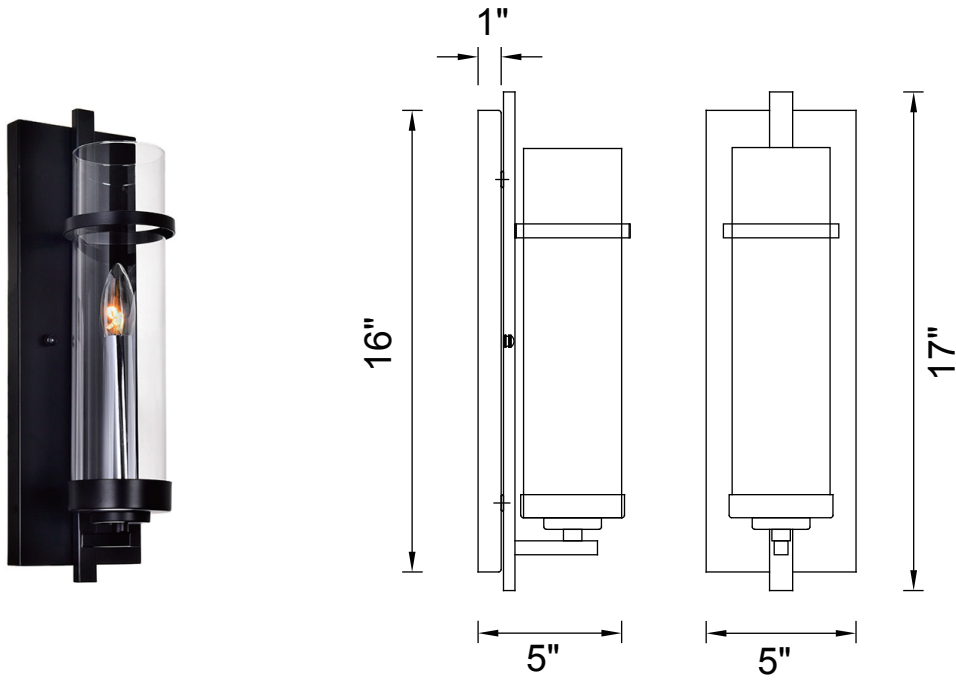

PROJECT: _____
 FIXTURE TYPE: _____
 LOCATION: _____
 CONTACT/PHONE: _____

Item	9827W5-1-101
Collection	SIERRA
Category	Wall Light
Finish	Black
Glass	Clear
Crystal	-----
Acrylic	-----

Shade Color	Clear
Min Assembled Height	17"
Max Assembled Height	-----
Width	5"
Length	-----
Extension Wall Mounts	5"
Input	120V AC,60HZ,AC

Lumens	-----
Light Source	E12
Bulb Info.	1x60W
Included	-----
Dimmable	Yes
Colour Temp	-----
Weight	5.4 Lbs

CWI Lighting
 140 Steelcase Rd W
 Markham, ON L3R 3J9
 Canada

CWI Lighting
 295 Fire Tower Dr
 Tonawanda, NY 14150
 USA