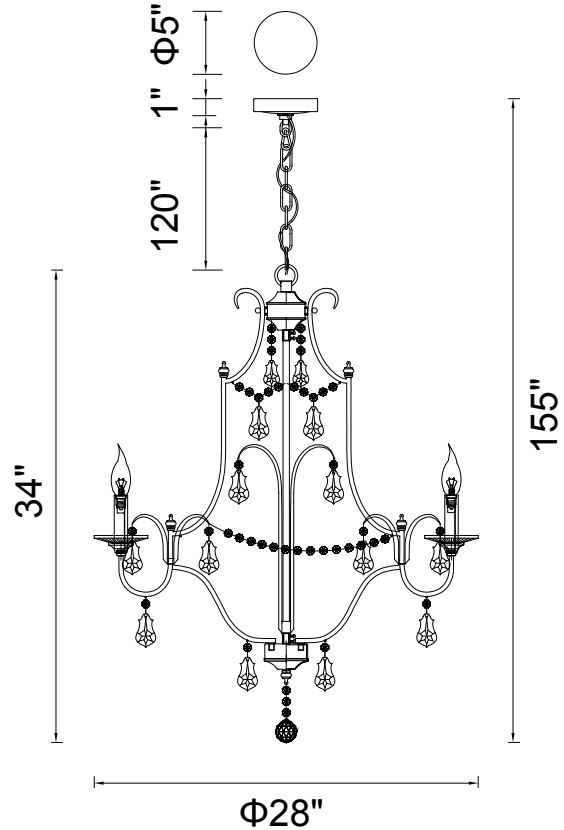

PROJECT: _____
 FIXTURE TYPE: _____
 LOCATION: _____
 CONTACT/PHONE: _____

Item	9836P28-6-125
Collection	ELECTRA
Category	Chandelier
Finish	Oxidized Bronze
Glass	-----
Crystal	Clear
Acrylic	-----

Shade Color	-----
Min Assembled Height	36"
Max Assembled Height	155"
Width	28"
Length	-----
Extension Wall Mounts	-----
Input	120V AC,60HZ,AC

Lumens	-----
Light Source	E12
Bulb Info.	6x60W
Included	-----
Dimmable	Yes
Colour Temp	-----
Weight	20.9 Lbs

CWI Lighting
 140 Steelcase Rd W
 Markham, ON L3R 3J9
 Canada

CWI Lighting
 295 Fire Tower Dr
 Tonawanda, NY 14150
 USA