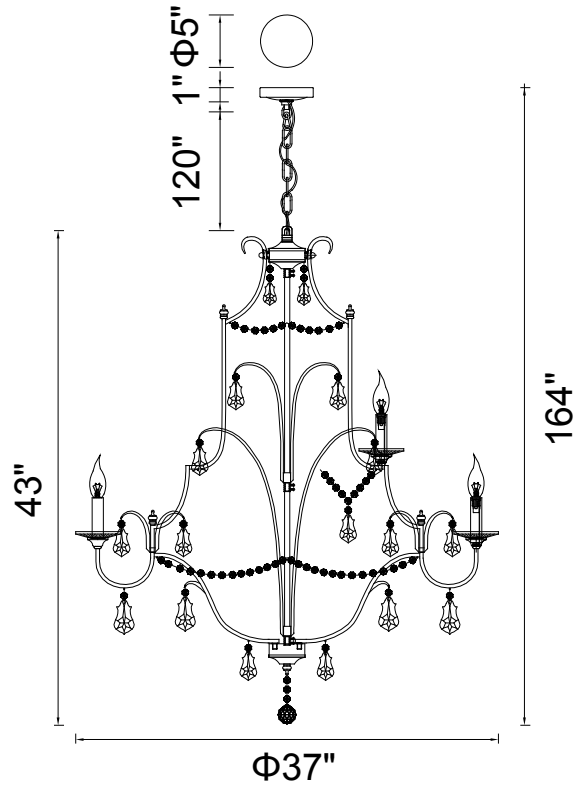

PROJECT: \_\_\_\_\_  
 FIXTURE TYPE: \_\_\_\_\_  
 LOCATION: \_\_\_\_\_  
 CONTACT/PHONE: \_\_\_\_\_

Item	9836P37-12-125
Collection	ELECTRA
Category	Chandelier
Finish	Oxidized Bronze
Glass	-----
Crystal	Clear
Acrylic	-----

Shade Color	-----
Min Assembled Height	45"
Max Assembled Height	164"
Width	37"
Length	-----
Extension Wall Mounts	-----
Input	120V AC,60HZ,AC

Lumens	-----
Light Source	E12
Bulb Info.	12x60W
Included	-----
Dimmable	Yes
Colour Temp	-----
Weight	38.5 Lbs