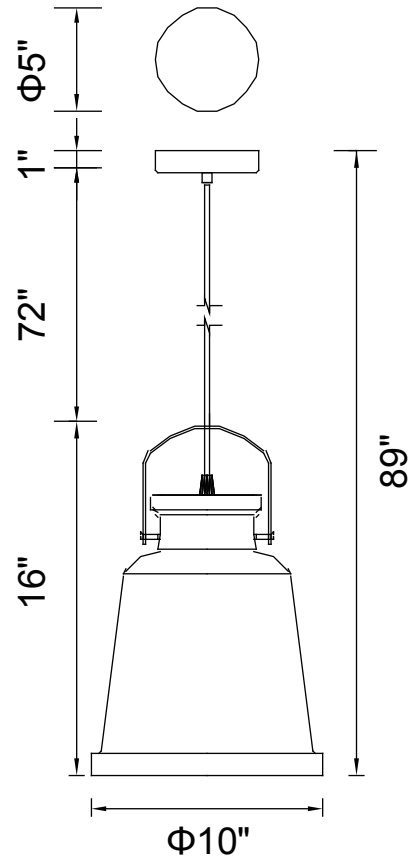

PROJECT: _____
 FIXTURE TYPE: _____
 LOCATION: _____
 CONTACT/PHONE: _____

Item	9845P10-101	Shade Color	Black	Lumens	-----
Collection	ELISA	Min Assembled Height	18"	Light Source	E26
Category	Pendant	Max Assembled Height	89"	Bulb Info.	1x60W
Finish	Black	Width	10"	Included	-----
Glass	-----	Length	-----	Dimmable	Yes
Crystal	-----	Extension Wall Mounts	-----	Colour Temp	-----
Acrylic	-----	Input	120V AC,60HZ,AC	Weight	4.5 Lbs