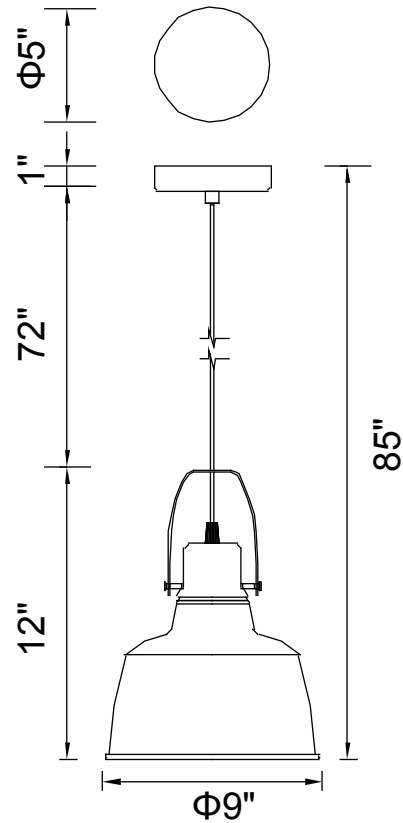

PROJECT: _____
 FIXTURE TYPE: _____
 LOCATION: _____
 CONTACT/PHONE: _____

Item	9845P9-101
Collection	ELISA
Category	Pendant
Finish	Black
Glass	-----
Crystal	-----
Acrylic	-----

Shade Color	Black
Min Assembled Height	14"
Max Assembled Height	85"
Width	9"
Length	-----
Extension Wall Mounts	-----
Input	120V AC,60HZ,AC

Lumens	-----
Light Source	E26
Bulb Info.	1x60W
Included	-----
Dimmable	Yes
Colour Temp	-----
Weight	2.2 Lbs

CWI Lighting
 140 Steelcase Rd W
 Markham, ON L3R 3J9
 Canada

CWI Lighting
 295 Fire Tower Dr
 Tonawanda, NY 14150
 USA