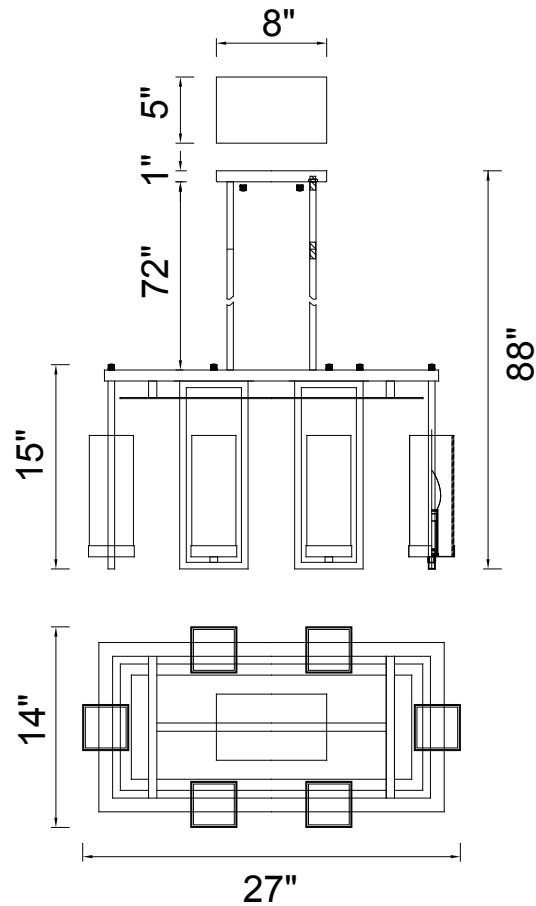

PROJECT: _____
 FIXTURE TYPE: _____
 LOCATION: _____
 CONTACT/PHONE: _____

Item	9858P27-6-RC-101
Collection	VANNA
Category	Chandelier
Finish	Black
Glass	Clear
Crystal	-----
Acrylic	-----

Shade Color	Smoke
Min Assembled Height	17"
Max Assembled Height	88"
Width	27"
Length	14"
Extension Wall Mounts	-----
Input	120V AC,60HZ,AC

Lumens	-----
Light Source	E12
Bulb Info.	6x60W
Included	-----
Dimmable	Yes
Colour Temp	-----
Weight	25.2 Lbs

CWI Lighting
 140 Steelcase Rd W
 Markham, ON L3R 3J9
 Canada

CWI Lighting
 295 Fire Tower Dr
 Tonawanda, NY 14150
 USA