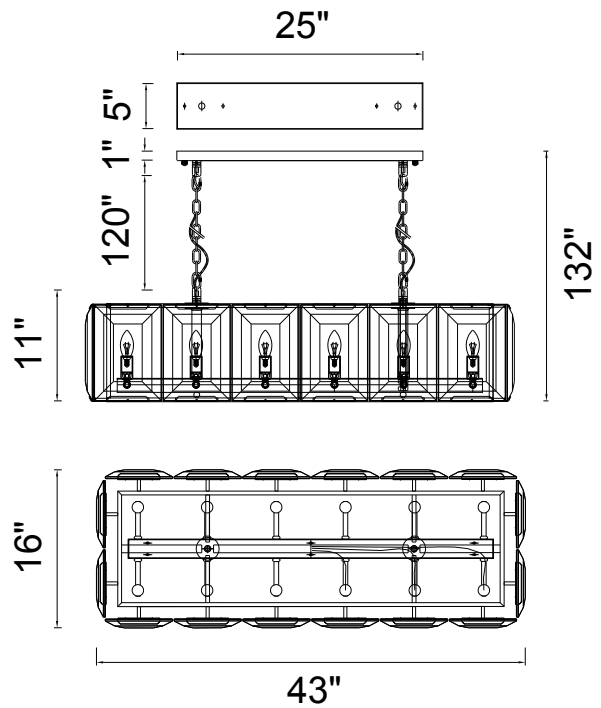

PROJECT: \_\_\_\_\_  
 FIXTURE TYPE: \_\_\_\_\_  
 LOCATION: \_\_\_\_\_  
 CONTACT/PHONE: \_\_\_\_\_

Item	9860P42-12-101
Collection	JACQUET
Category	Chandelier
Finish	Black
Glass	-----
Crystal	Clear
Acrylic	-----

Shade Color	-----
Min Assembled Height	12"
Max Assembled Height	132"
Width	43"
Length	16"
Extension Wall Mounts	-----
Input	120V AC,60HZ,AC

Lumens	-----
Light Source	E12
Bulb Info.	12x60W
Included	-----
Dimmable	Yes
Colour Temp	-----
Weight	96.3 Lbs