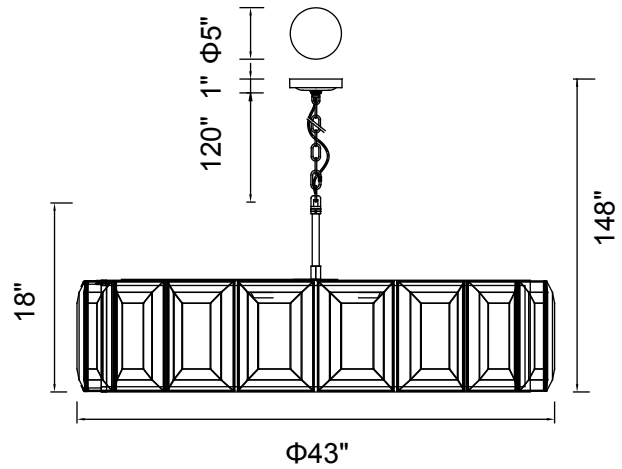

PROJECT: \_\_\_\_\_  
 FIXTURE TYPE: \_\_\_\_\_  
 LOCATION: \_\_\_\_\_  
 CONTACT/PHONE: \_\_\_\_\_

Item	9860P43-18-101
Collection	JACQUET
Category	Chandelier
Finish	Black
Glass	-----
Crystal	Clear
Acrylic	-----

Shade Color	-----
Min Assembled Height	28"
Max Assembled Height	148"
Width	43"
Length	-----
Extension Wall Mounts	-----
Input	120V AC,60HZ,AC

Lumens	-----
Light Source	E12
Bulb Info.	18x60W
Included	-----
Dimmable	Yes
Colour Temp	-----
Weight	114.64 Lbs