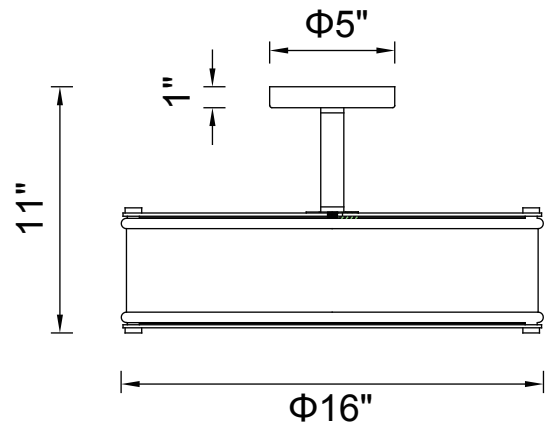

PROJECT: _____
 FIXTURE TYPE: _____
 LOCATION: _____
 CONTACT/PHONE: _____

Item	9904C16-3-101
Collection	TIGRIS
Category	Flush Mount
Finish	Black
Glass	-----
Crystal	-----
Acrylic	-----

Shade Color	-----
Min Assembled Height	11"
Max Assembled Height	-----
Width	16"
Length	-----
Extension Wall Mounts	-----
Input	120V AC,60HZ,AC

Lumens	-----
Light Source	E26
Bulb Info.	3x60W
Included	-----
Dimmable	Yes
Colour Temp	-----
Weight	10.8 Lbs

CWI Lighting
 140 Steelcase Rd W
 Markham, ON L3R 3J9
 Canada

CWI Lighting
 295 Fire Tower Dr
 Tonawanda, NY 14150
 USA