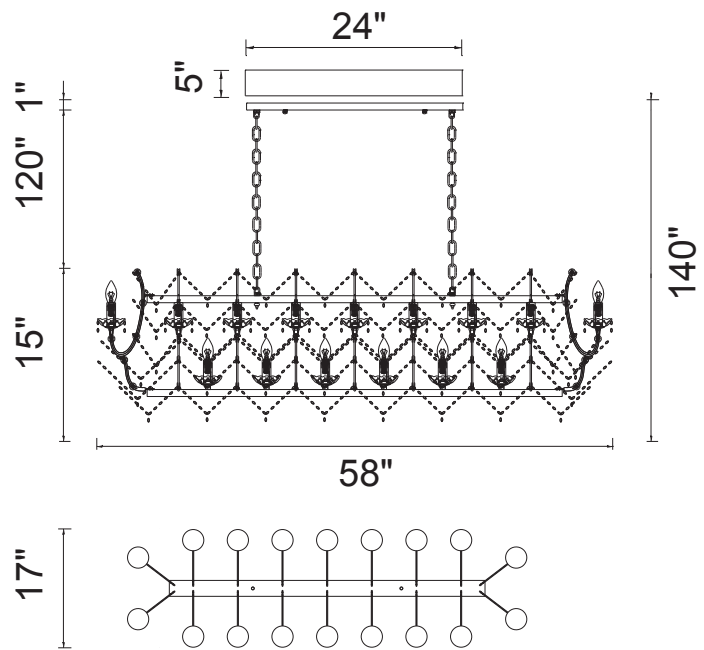

PROJECT: _____
 FIXTURE TYPE: _____
 LOCATION: _____
 CONTACT/PHONE: _____

Item	9910P58-24-199
Collection	PHRAYA
Category	Chandelier
Finish	Light Brown
Glass	-----
Crystal	Clear
Acrylic	-----

Shade Color	-----
Min Assembled Height	32"
Max Assembled Height	140"
Width	58"
Length	17"
Extension Wall Mounts	-----
Input	120V AC,60HZ,AC

Lumens	-----
Light Source	E12
Bulb Info.	24x60W
Included	-----
Dimmable	Yes
Colour Temp	-----
Weight	49.60 Lbs

CWI Lighting
 140 Steelcase Rd W
 Markham, ON L3R 3J9
 Canada

CWI Lighting
 295 Fire Tower Dr
 Tonawanda, NY 14150
 USA