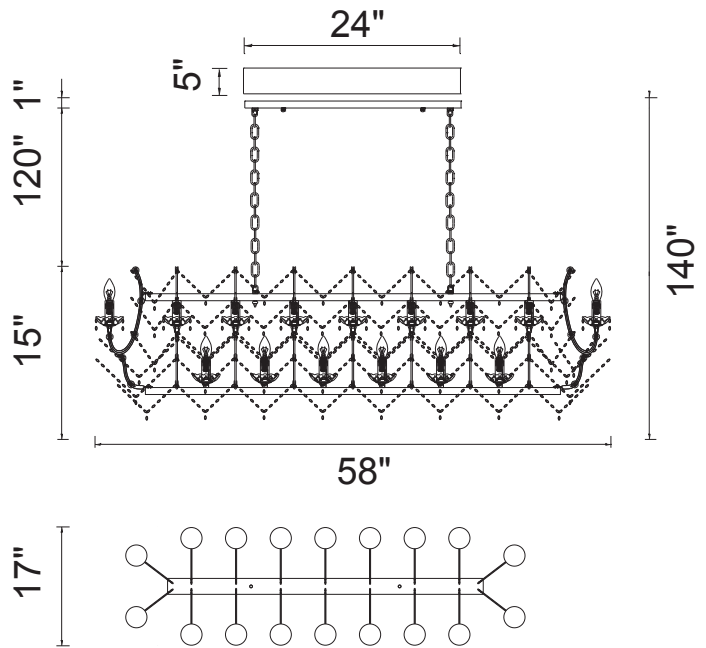

PROJECT: _____
 FIXTURE TYPE: _____
 LOCATION: _____
 CONTACT/PHONE: _____

Item	9910P58-24-200
Collection	PHRAYA
Category	Chandelier
Finish	Dark Brown
Glass	-----
Crystal	Clear
Acrylic	-----

Shade Color	-----
Min Assembled Height	32"
Max Assembled Height	140"
Width	58"
Length	17"
Extension Wall Mounts	-----
Input	120V AC,60HZ,AC

Lumens	-----
Light Source	E12
Bulb Info.	24x60W
Included	-----
Dimmable	Yes
Colour Temp	-----
Weight	49.60 Lbs

CWI Lighting
 140 Steelcase Rd W
 Markham, ON L3R 3J9
 Canada

CWI Lighting
 295 Fire Tower Dr
 Tonawanda, NY 14150
 USA