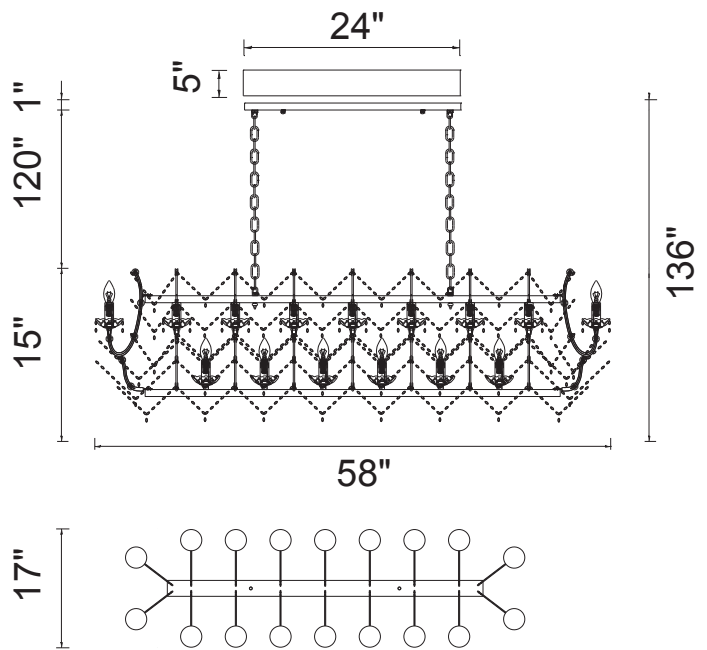

PROJECT: _____
 FIXTURE TYPE: _____
 LOCATION: _____
 CONTACT/PHONE: _____

Item	9910P58-24-601
Collection	ALEKA
Category	Chandelier
Finish	Chrome
Glass	Clear
Crystal	Clear
Acrylic	-----

Shade Color	-----
Min Assembled Height	28"
Max Assembled Height	136"
Width	58"
Length	17"
Extension Wall Mounts	-----
Input	120V AC,60HZ,AC

Lumens	-----
Light Source	E12
Bulb Info.	24x60W
Included	-----
Dimmable	Yes
Colour Temp	-----
Weight	49.60 Lbs

CWI Lighting
 140 Steelcase Rd W
 Markham, ON L3R 3J9
 Canada

CWI Lighting
 295 Fire Tower Dr
 Tonawanda, NY 14150
 USA