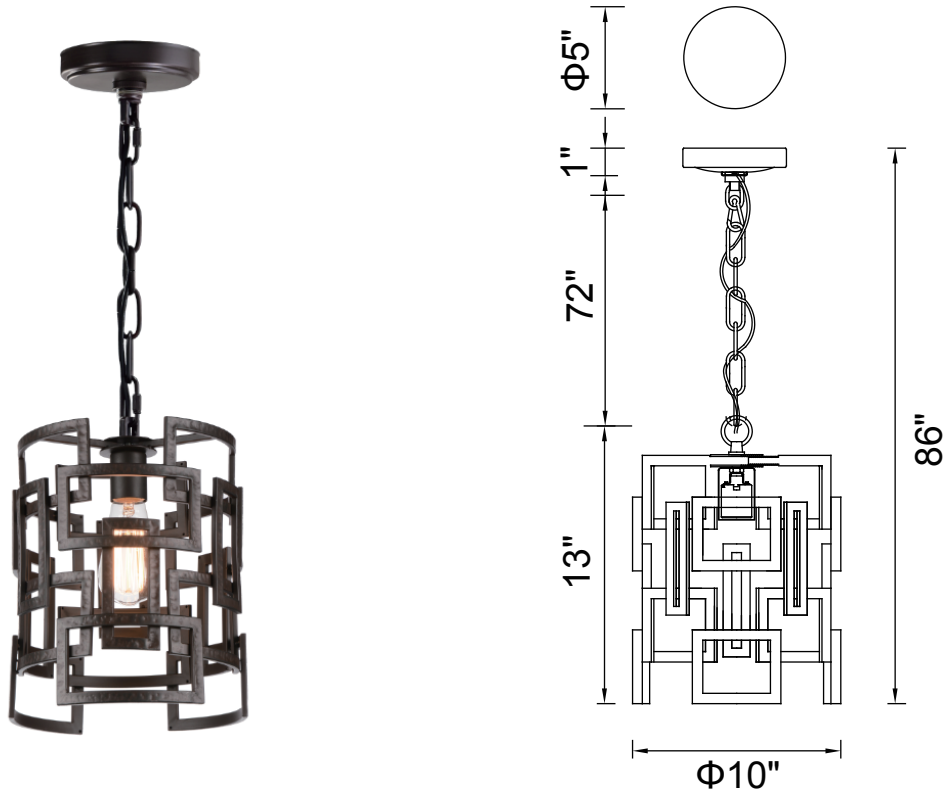

PROJECT: \_\_\_\_\_  
 FIXTURE TYPE: \_\_\_\_\_  
 LOCATION: \_\_\_\_\_  
 CONTACT/PHONE: \_\_\_\_\_

Item	9913P10-1-205	Shade Color	-----	Lumens	-----
Collection	LITANI	Min Assembled Height	15"	Light Source	E26
Category	Pendant	Max Assembled Height	86"	Bulb Info.	1x60W
Finish	Brown	Width	10"	Included	-----
Glass	-----	Length	-----	Dimmable	Yes
Crystal	-----	Extension Wall Mounts	-----	Colour Temp	-----
Acrylic	-----	Input	120V AC,60HZ,AC	Weight	7.2 Lbs