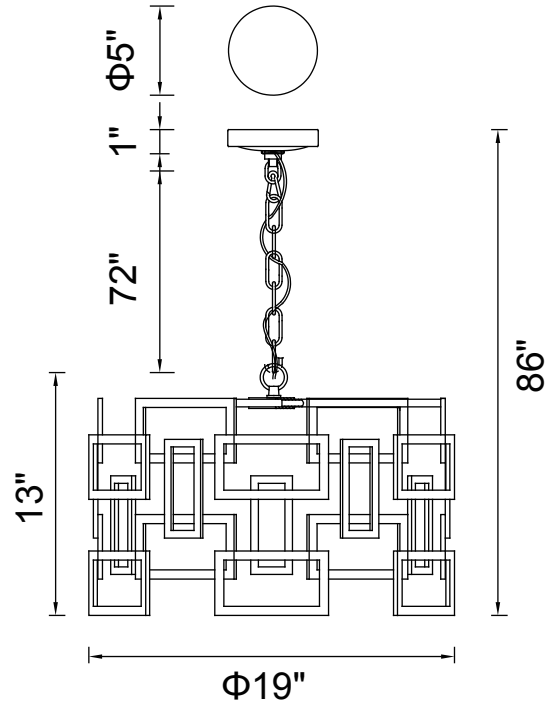

PROJECT: _____
 FIXTURE TYPE: _____
 LOCATION: _____
 CONTACT/PHONE: _____

Item	9913P19-3-205
Collection	LITANI
Category	Chandelier
Finish	Brown
Glass	-----
Crystal	-----
Acrylic	-----

Shade Color	-----
Min Assembled Height	15"
Max Assembled Height	86"
Width	19"
Length	-----
Extension Wall Mounts	-----
Input	120V AC,60HZ,AC

Lumens	-----
Light Source	E26
Bulb Info.	3x60W
Included	-----
Dimmable	Yes
Colour Temp	-----
Weight	14.4 Lbs

CWI Lighting
 140 Steelcase Rd W
 Markham, ON L3R 3J9
 Canada

CWI Lighting
 295 Fire Tower Dr
 Tonawanda, NY 14150
 USA