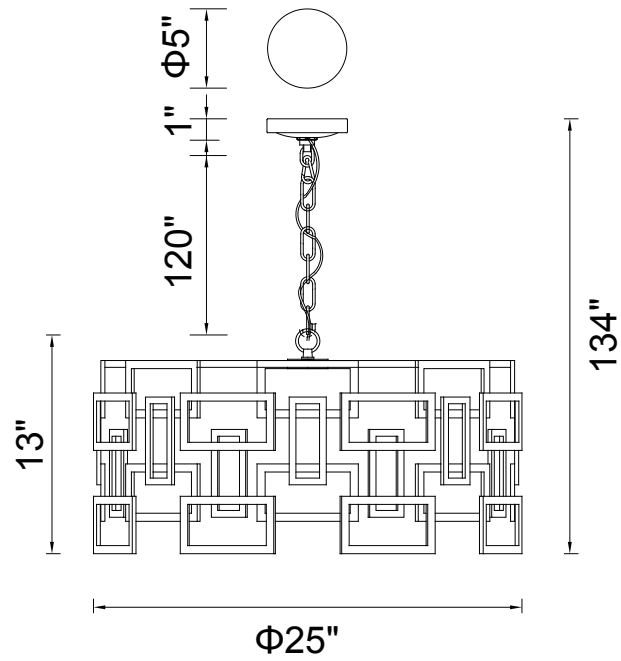

PROJECT: \_\_\_\_\_  
 FIXTURE TYPE: \_\_\_\_\_  
 LOCATION: \_\_\_\_\_  
 CONTACT/PHONE: \_\_\_\_\_

Item	9913P25-4-205
Collection	LITANI
Category	Chandelier
Finish	Brown
Glass	-----
Crystal	-----
Acrylic	-----

Shade Color	-----
Min Assembled Height	15"
Max Assembled Height	134"
Width	25"
Length	-----
Extension Wall Mounts	-----
Input	120V AC,60HZ,AC

Lumens	-----
Light Source	E26
Bulb Info.	4x60W
Included	-----
Dimmable	Yes
Colour Temp	-----
Weight	19.40 Lbs