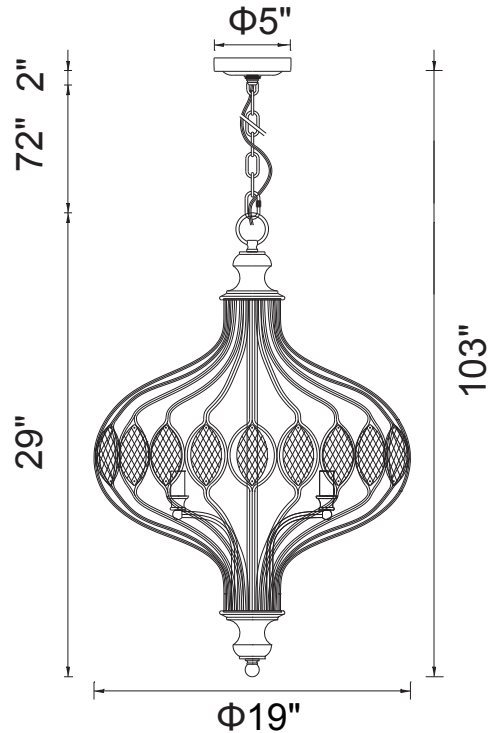

PROJECT: _____
 FIXTURE TYPE: _____
 LOCATION: _____
 CONTACT/PHONE: _____

Item	9935P19-6-182
Collection	ALTAIR
Category	Chandelier
Finish	Antique Bronze
Glass	-----
Crystal	Clear
Acrylic	-----

Shade Color	-----
Min Assembled Height	32"
Max Assembled Height	103"
Width	19"
Length	-----
Extension Wall Mounts	-----
Input	120V AC,60HZ,AC

Lumens	-----
Light Source	E12
Bulb Info.	6x60W
Included	-----
Dimmable	Yes
Colour Temp	-----
Weight	17.6 Lbs

CWI Lighting
 140 Steelcase Rd W
 Markham, ON L3R 3J9
 Canada

CWI Lighting
 295 Fire Tower Dr
 Tonawanda, NY 14150
 USA