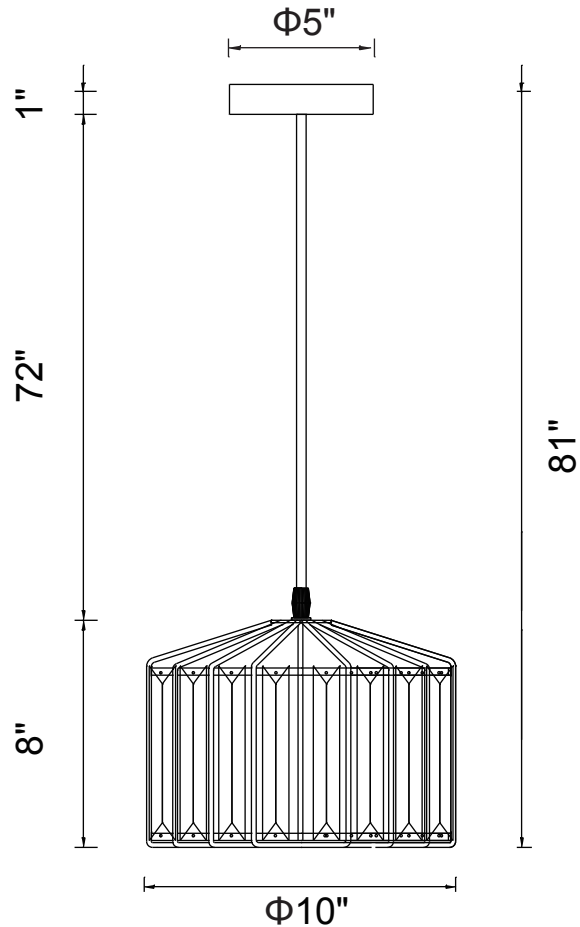

PROJECT: \_\_\_\_\_  
 FIXTURE TYPE: \_\_\_\_\_  
 LOCATION: \_\_\_\_\_  
 CONTACT/PHONE: \_\_\_\_\_

Item	9942P10-1-101-C
Collection	ALETHIA
Category	Pendant
Finish	Black
Glass	-----
Crystal	Clear
Acrylic	-----

Shade Color	-----
Min Assembled Height	10"
Max Assembled Height	81"
Width	10"
Length	-----
Extension Wall Mounts	-----
Input	120V AC,60HZ,AC

Lumens	-----
Light Source	E26
Bulb Info.	1x60W
Included	-----
Dimmable	Yes
Colour Temp	-----
Weight	4.84 Lbs