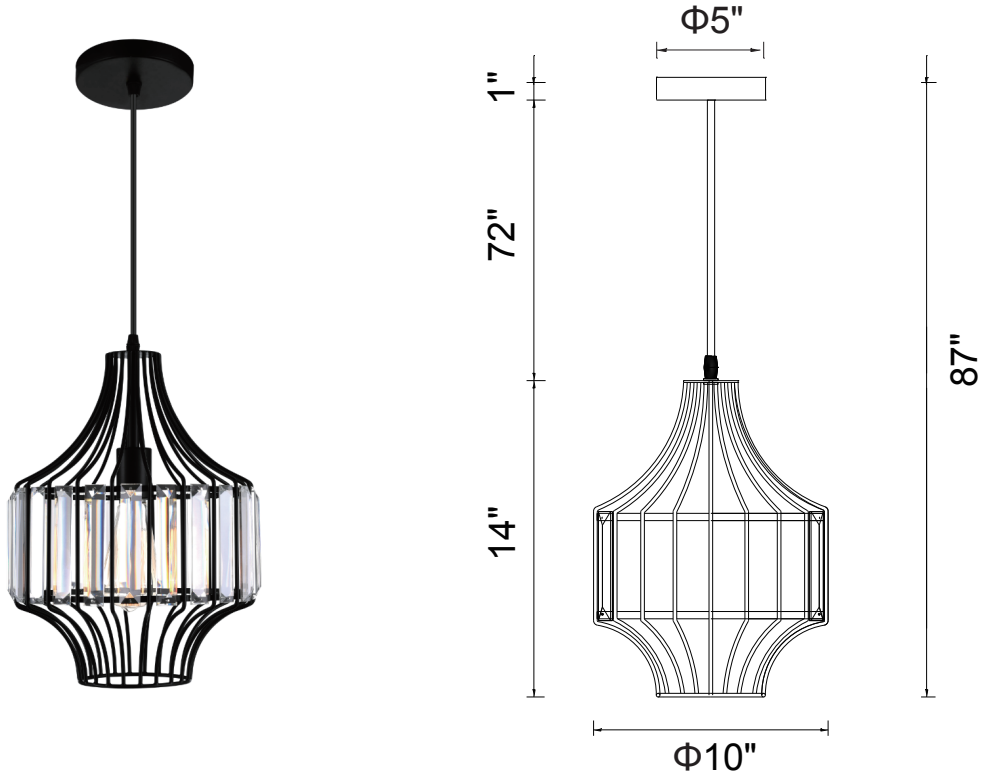

PROJECT: \_\_\_\_\_  
 FIXTURE TYPE: \_\_\_\_\_  
 LOCATION: \_\_\_\_\_  
 CONTACT/PHONE: \_\_\_\_\_

Item	9942P10-1-101-D
Collection	ALETHIA
Category	Pendant
Finish	Black
Glass	-----
Crystal	Clear
Acrylic	-----

Shade Color	-----
Min Assembled Height	16"
Max Assembled Height	87"
Width	10"
Length	-----
Extension Wall Mounts	-----
Input	120V AC,60HZ,AC

Lumens	-----
Light Source	E26
Bulb Info.	1x60W
Included	-----
Dimmable	Yes
Colour Temp	-----
Weight	6.6 Lbs