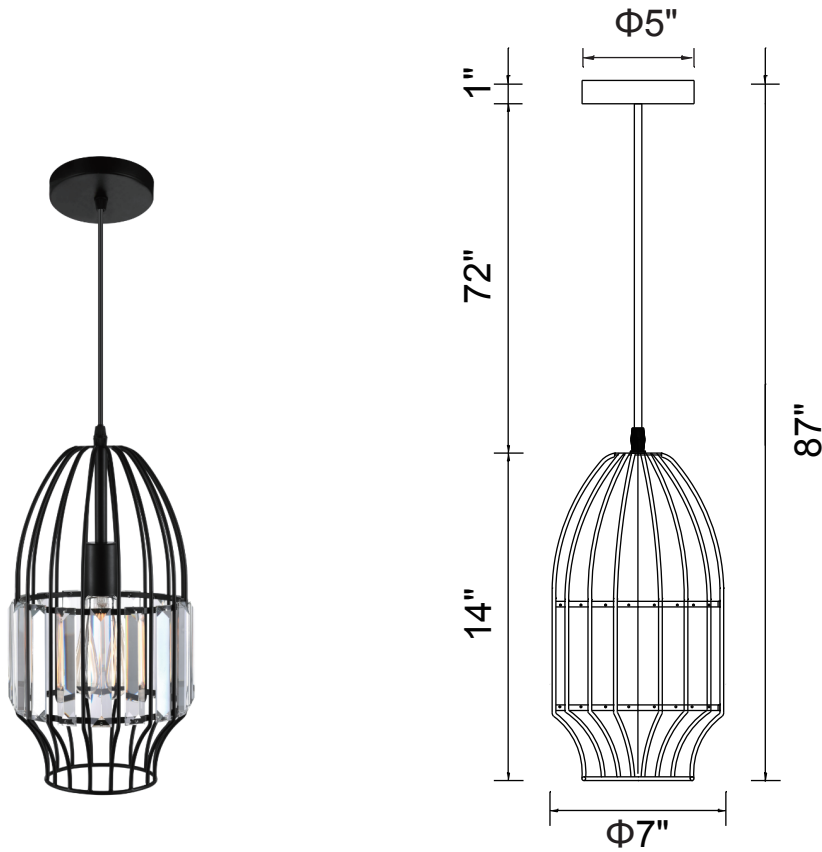

PROJECT: _____
 FIXTURE TYPE: _____
 LOCATION: _____
 CONTACT/PHONE: _____

Item	9942P7-1-101	Shade Color	-----	Lumens	-----
Collection	ALETHIA	Min Assembled Height	16"	Light Source	E26
Category	Pendant	Max Assembled Height	87"	Bulb Info.	1x60W
Finish	Black	Width	7"	Included	-----
Glass	-----	Length	-----	Dimmable	Yes
Crystal	Clear	Extension Wall Mounts	-----	Colour Temp	-----
Acrylic	-----	Input	120V AC,60HZ,AC	Weight	6.3 Lbs