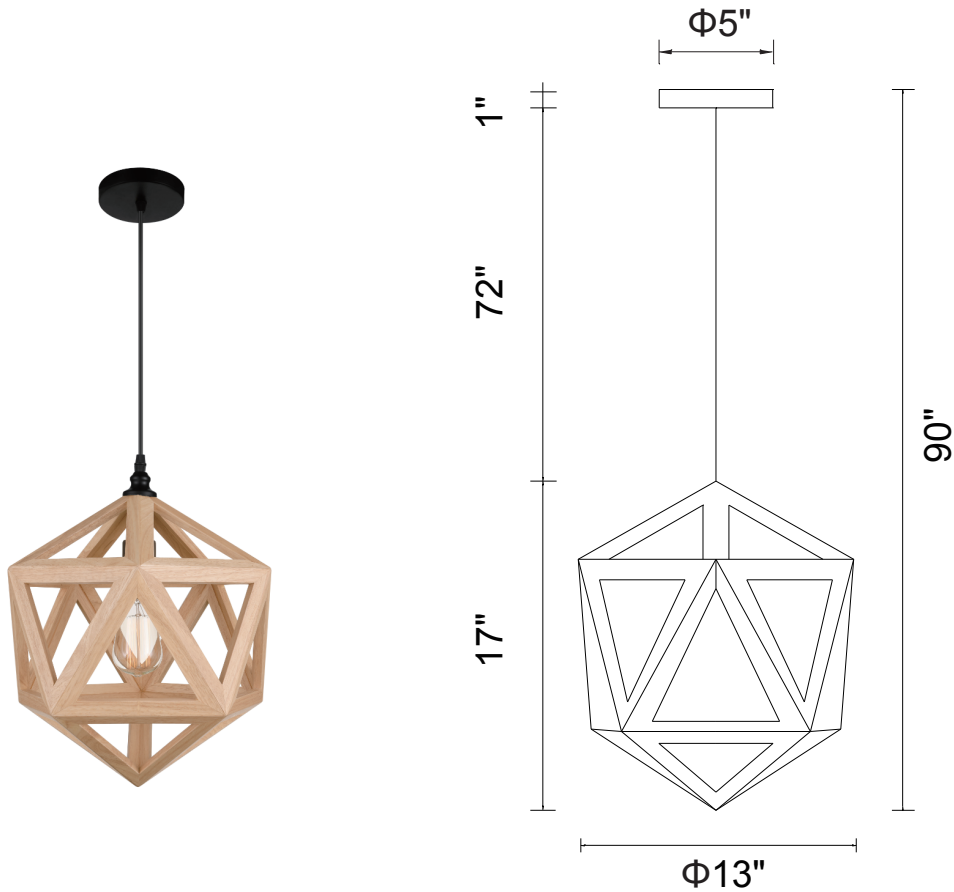

PROJECT: _____
 FIXTURE TYPE: _____
 LOCATION: _____
 CONTACT/PHONE: _____

Item	9945P13-1-101
Collection	LANTE
Category	Pendant
Finish	Black
Glass	-----
Crystal	-----
Acrylic	-----

Shade Color	-----
Min Assembled Height	19"
Max Assembled Height	90"
Width	13"
Length	-----
Extension Wall Mounts	-----
Input	120V AC,60HZ,AC

Lumens	-----
Light Source	E26
Bulb Info.	1x60W
Included	-----
Dimmable	Yes
Colour Temp	-----
Weight	5.4 Lbs

CWI Lighting
 140 Steelcase Rd W
 Markham, ON L3R 3J9
 Canada

CWI Lighting
 295 Fire Tower Dr
 Tonawanda, NY 14150
 USA